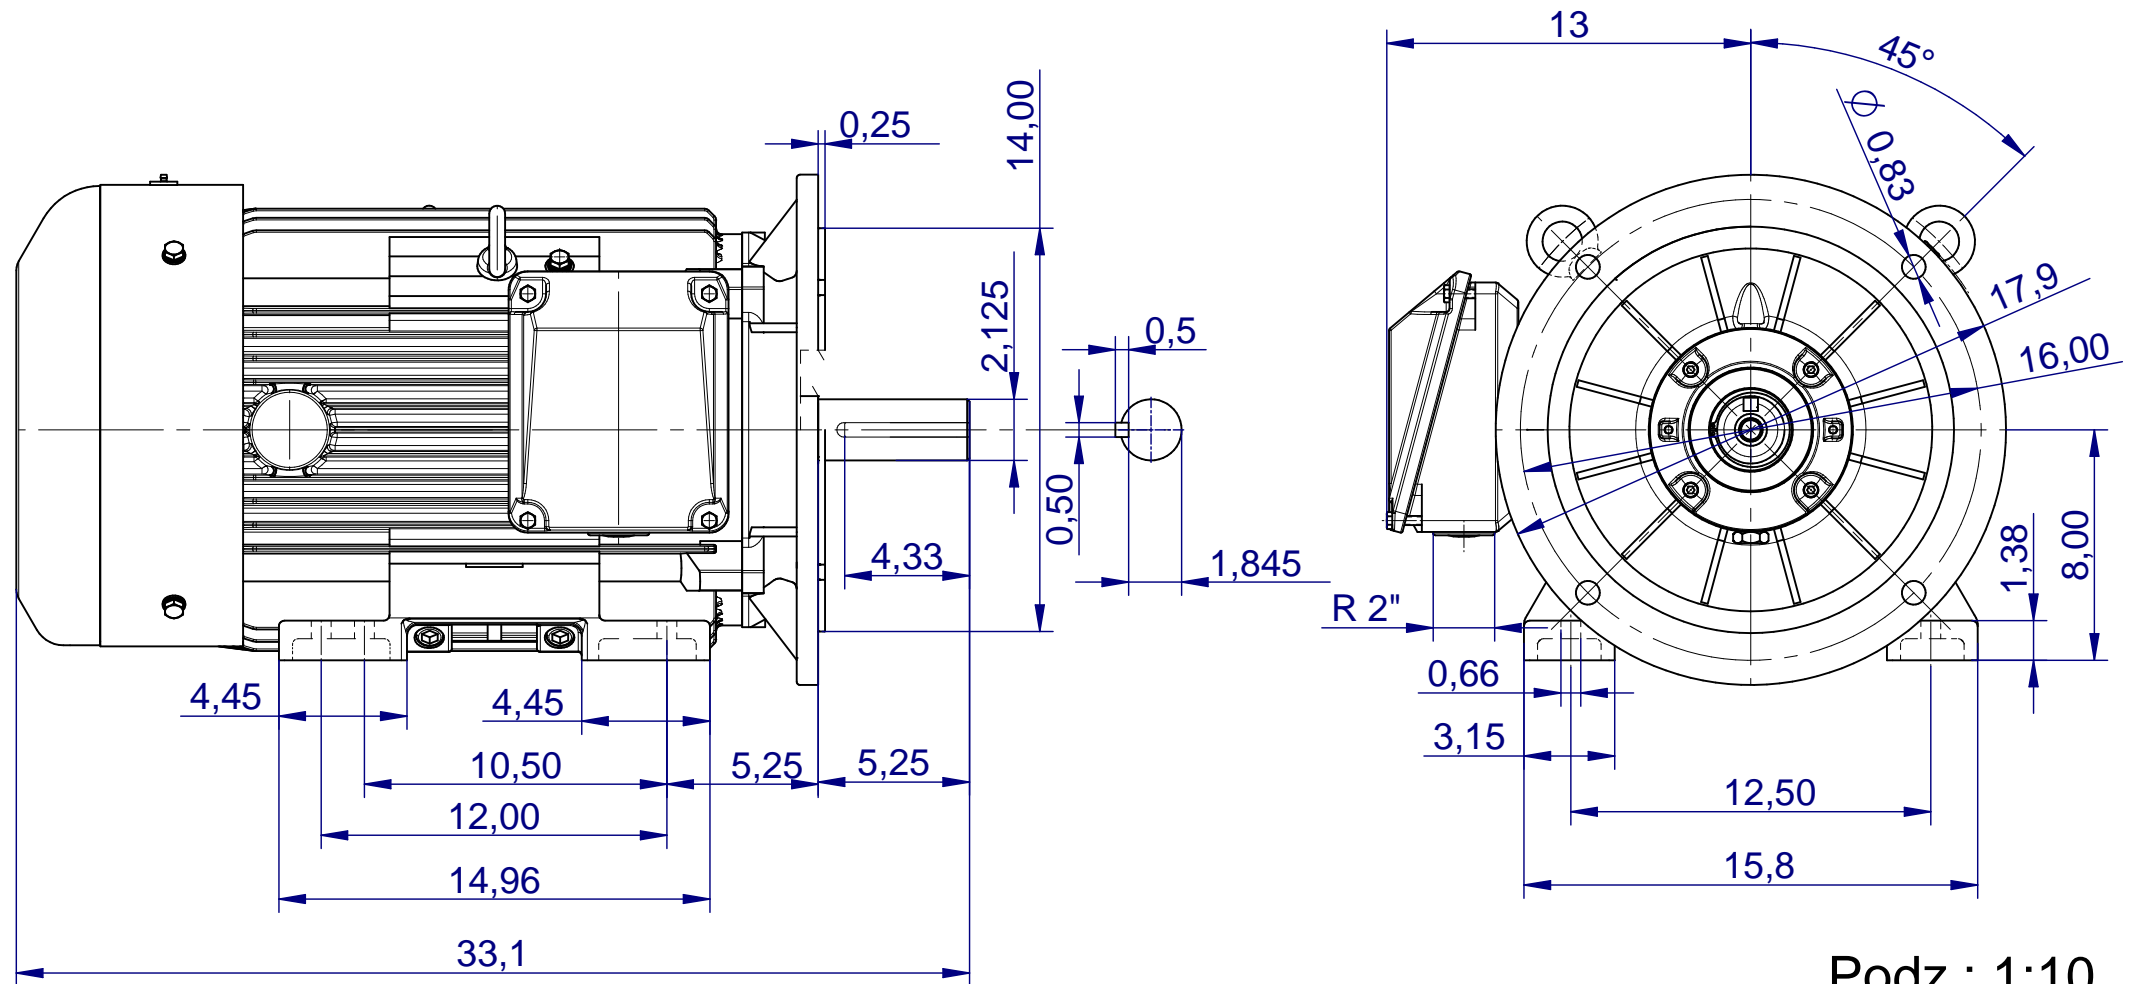

Podz.: 1:10

Drawing is for reference dimensions only and subject to change.

Cantoni[®]
GROUP

CELMA
indukta

SIE 320T4-6

Drawing is for reference dimensions only and subject to change.

Cantoni[®]
GROUP

CELMA
indukta

SIE 324,326 TCL 4_6

Podz.: 1:10

Drawing is for reference dimensions only and subject to change.

CELMA
indukta

SIE 326TDL4,6