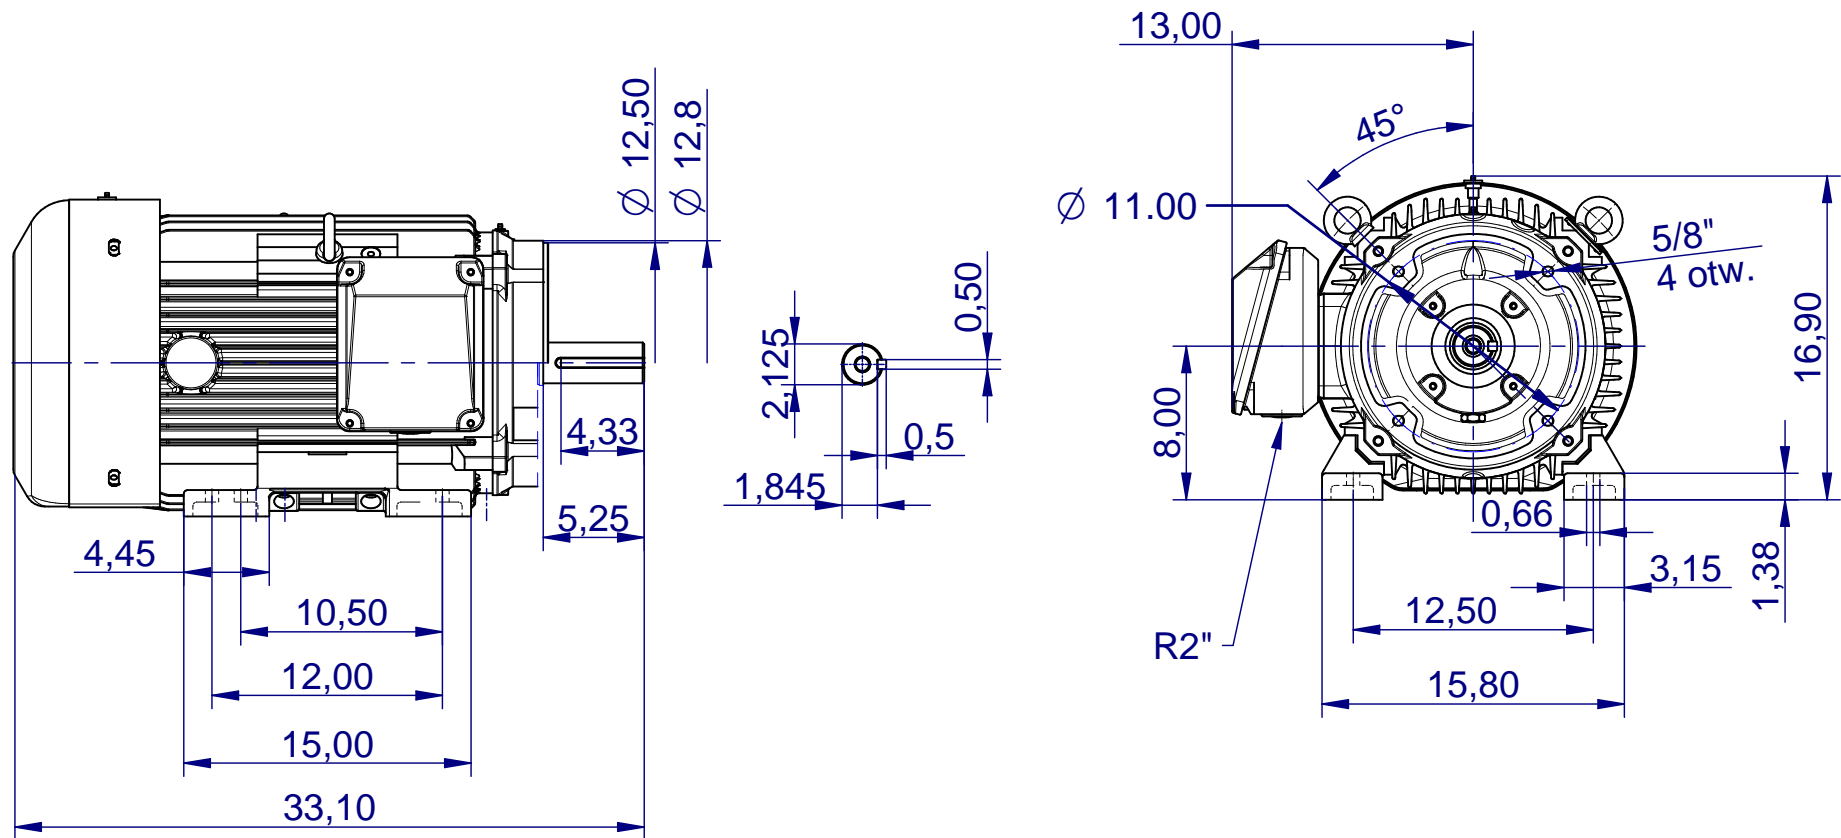

Podz.: 1:10

Drawing is for reference dimensions only and subject to change.

Cantoni[®]
GROUP

CELMA
indukta

SIE 320T4-6

Drawing is for reference dimensions only and subject to change.

Cantoni[®]
GROUP

CELMA
indukta

SIE 324,326 TCL 4_6

Podz.: 1:10

Drawing is for reference dimensions only and subject to change.

CELMA
indukta

SIE 326TDL4,6