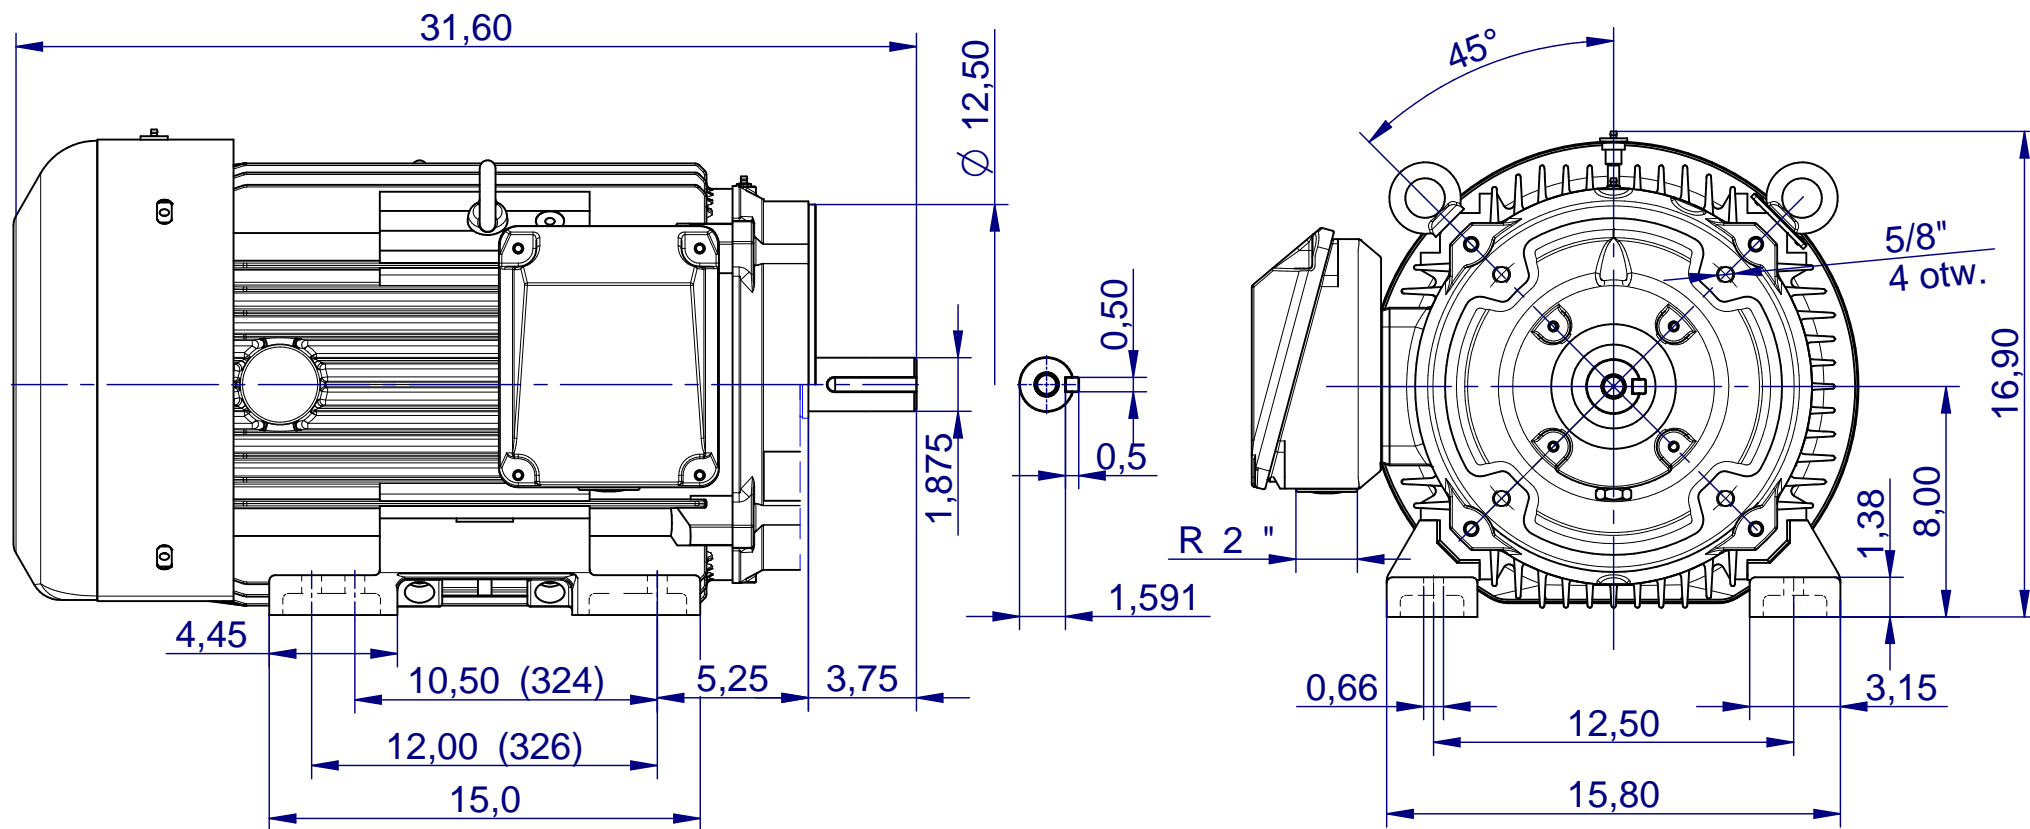

Drawing is for reference dimensions only and subject to change.

Cantoni[®]
GROUP

CELMA
indukta

SIE 324TS2
SIE 326TS2

Drawing is for reference dimensions only and subject to change.

Cantoni[®]
GROUP

CELMA
indukta

SIE 324TSCL2
SIE 326TSCL2

Drawing is for reference dimensions only and subject to change.

Cantoni[®]
GROUP

CELMA
indukta

SIE 324TSDL2
SIE 326TSDL2