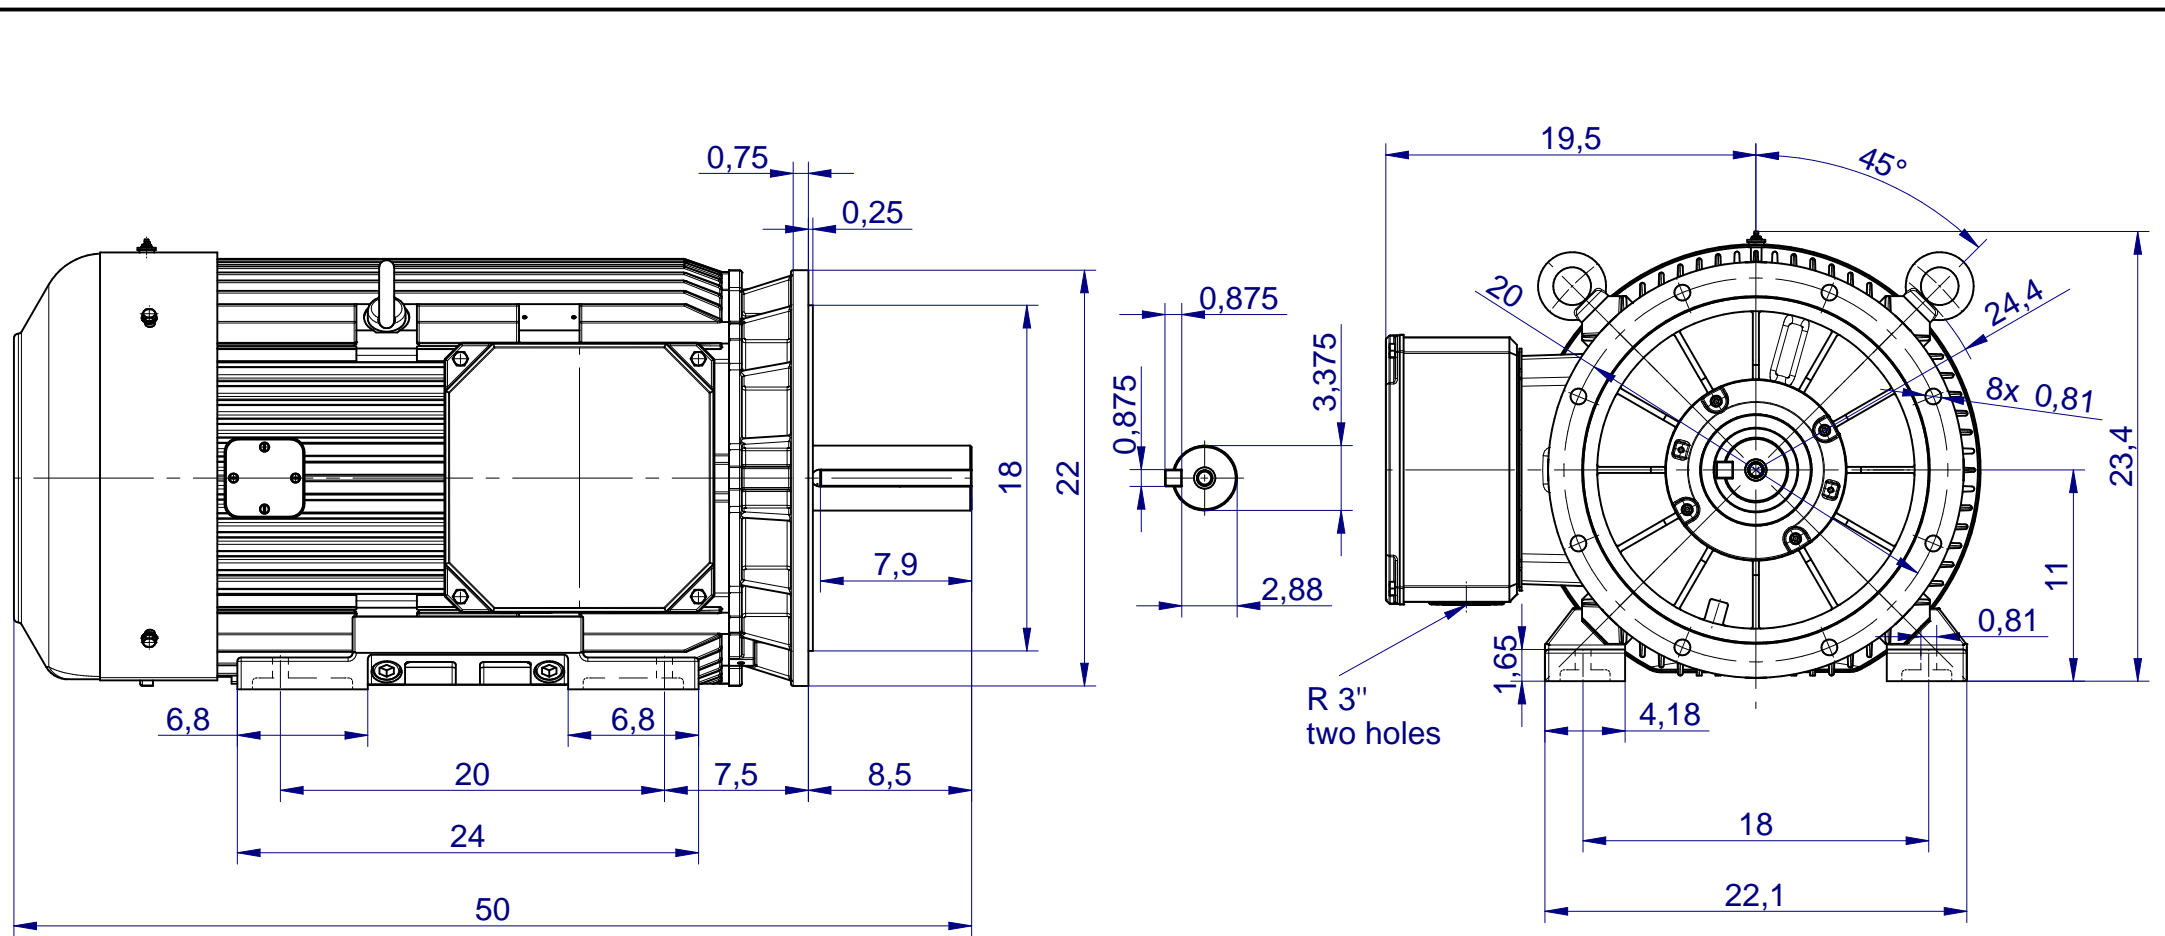

1:10

Drawing is for reference dimensions only and subject to change.

Cantoni[®]
GROUP

CELMA
indukta

SIE 447 T4A

1:10

Drawing is for reference dimensions only and subject to change.

Cantoni[®]
GROUP

CELMA
indukta

SIE 447 TDL4A