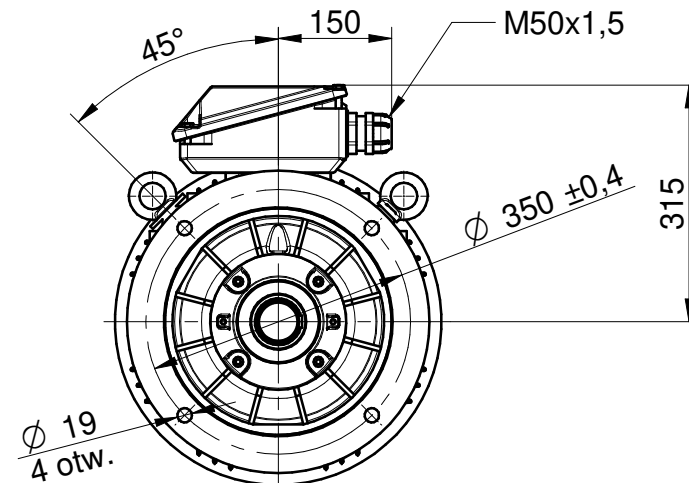

CELMA
indukta

Cantoni®
GROUP

Motor type

4SIE200L2-6

2023-05-08

Drawing no.

S13-500...650-000

Scale

1:10

CELMA
indukta

Cantoni[®]
GROUP

Motor type

4SIEK200L2-6

2023-05-08

Drawing no.

S13-510...652-000

Scale

1:10

CELMA
indukta

Cantoni
GROUP

Motor type

4SIEL200L2-6

2023-05-08

Drawing no.

S13-505...651-000

Scale

1:10