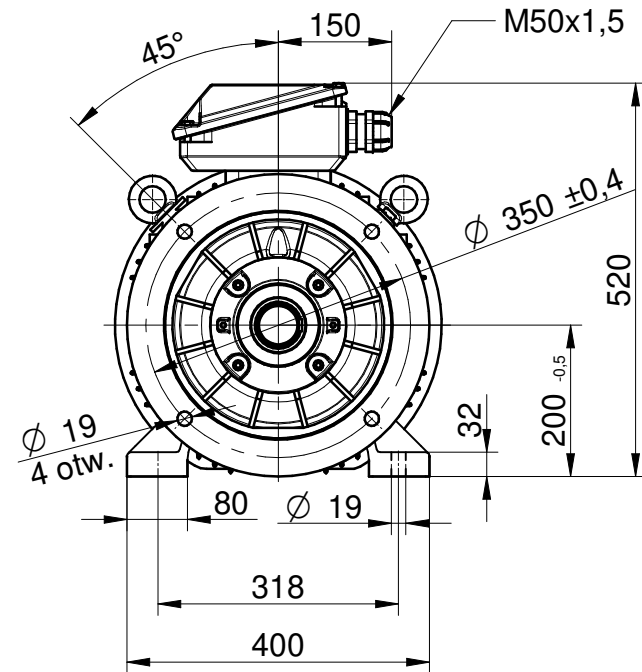

CELMA
indukta

Cantoni®
GROUP

Motor type

4SIE200L2-6

2023-05-08

Drawing no.

S13-500...650-000

Scale

1:10

CELMA
indukta

Cantoni[®]
GROUP

Motor type

4SIEK200L2-6

2023-05-08

Drawing no.

S13-510...652-000

Scale

1:10

CELMA
indukta

Cantoni
GROUP

Motor type

4SIEL200L2-6

2023-05-08

Drawing no.

S13-505...651-000

Scale

1:10