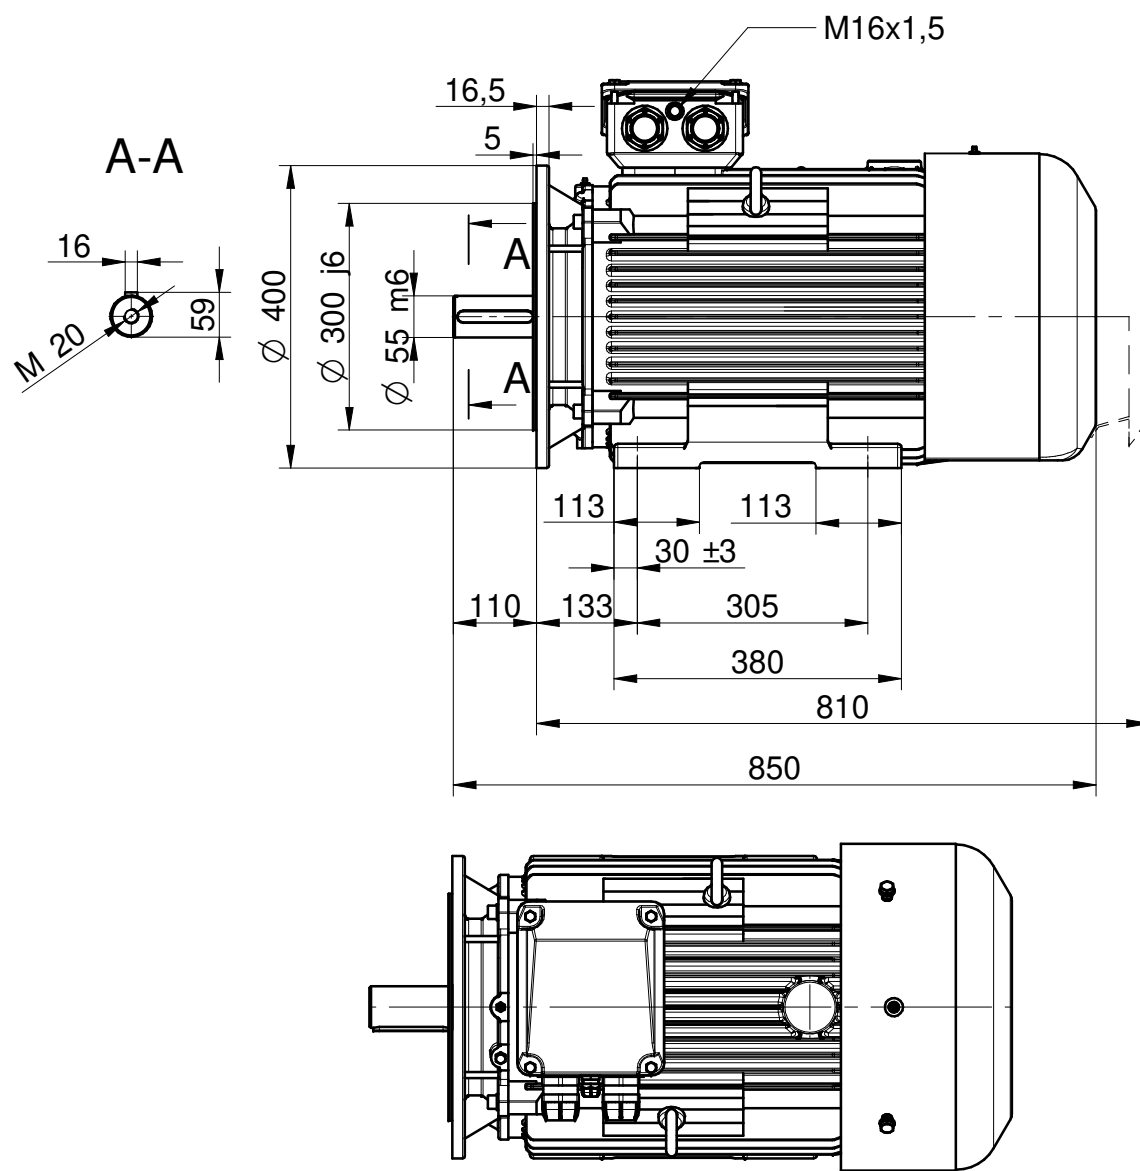

CELMA
indukta

Cantoni®
GROUP

Motor type

4SIE200L2-6

2023-05-08

Drawing no.

S13-500...650-000

Scale

1:10

CELMA
indukta

Cantoni[®]
GROUP

Motor type

4SIEK200L2-6

2023-05-08

Drawing no.

S13-510...652-000

Scale

1:10

CELMA
indukta

Cantoni
GROUP

Motor type

4SIEL200L2-6

2023-05-08

Drawing no.

S13-505...651-000

Scale

1:10