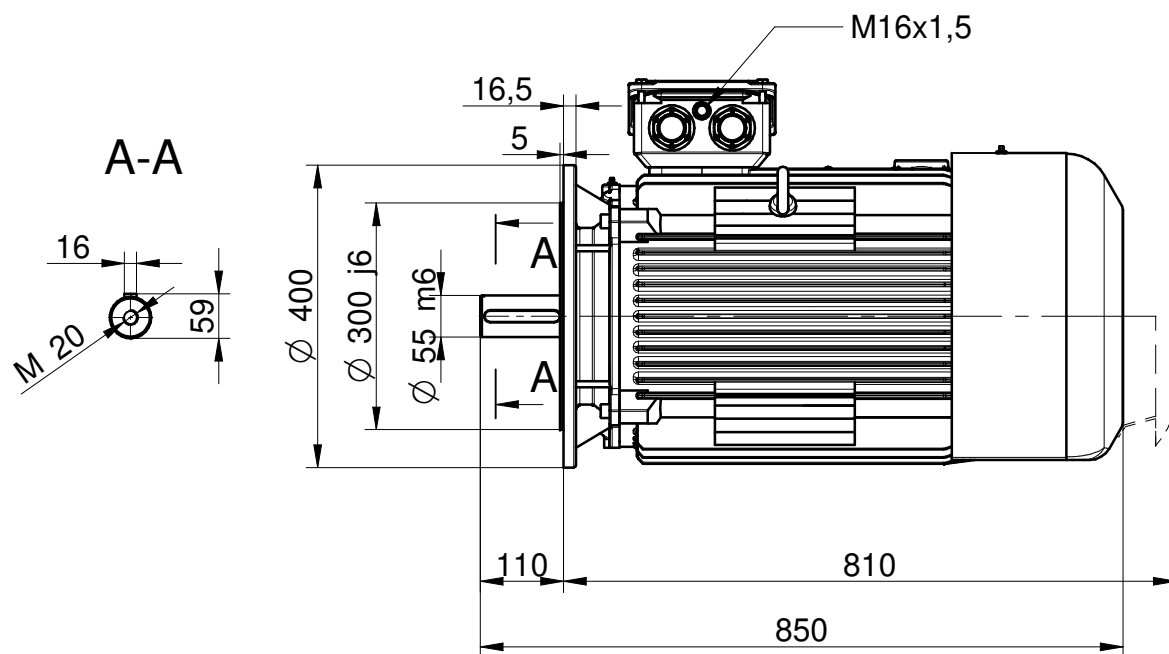

CELMA
indukta

Cantoni®
GROUP

Motor type

4SIE200L2-6

2023-05-08

Drawing no.

S13-500...650-000

Scale

1:10

CELMA
indukta

Cantoni[®]
GROUP

Motor type

4SIEK200L2-6

2023-05-08

Drawing no.

S13-510...652-000

Scale

1:10

CELMA
indukta

Cantoni
GROUP

Motor type

4SIEL200L2-6

2023-05-08

Drawing no.

S13-505...651-000

Scale

1:10