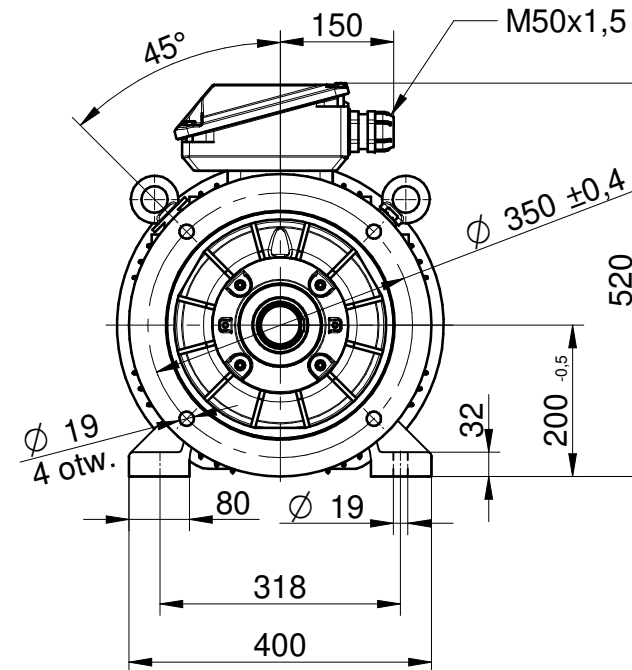

CELMA
indukta

Cantoni®
GROUP

Motor type

4SIE200L2-6

2023-05-08

Drawing no.

S13-500...650-000

Scale

1:10

CELMA
indukta

Cantoni
GROUP

Motor type

4SIEK200L2-6

2023-05-08

Drawing no.

S13-510...652-000

Scale

1:10

CELMA
indukta

Cantoni
GROUP

Motor type

4SIEL200L2-6

2023-05-08

Drawing no.

S13-505...651-000

Scale

1:10