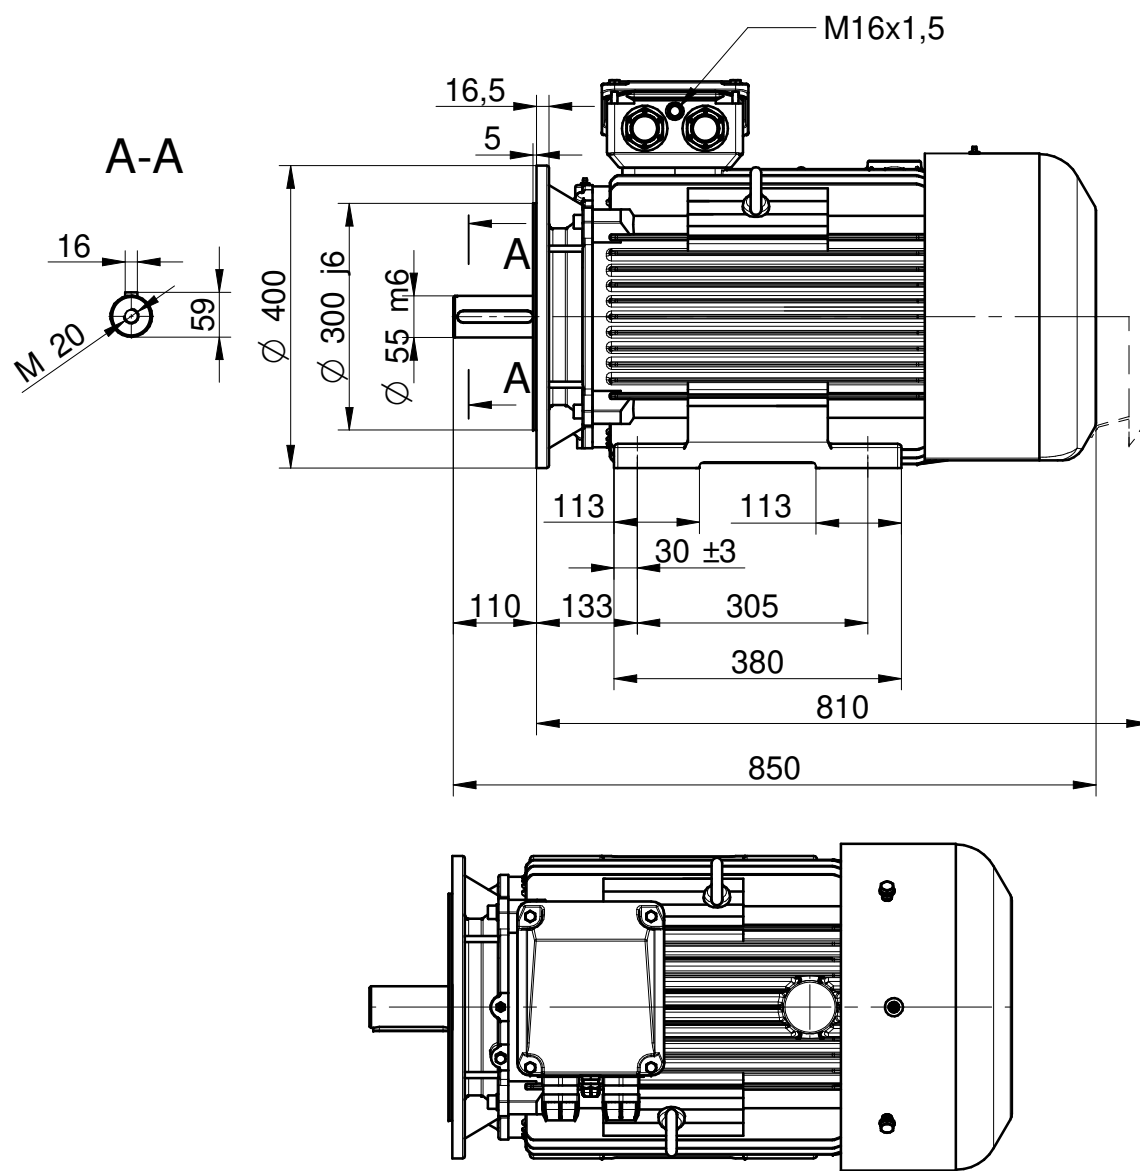

CELMA
indukta

Cantoni®
GROUP

Motor type

4SIE200L2-6

2023-05-08

Drawing no.

S13-500...650-000

Scale

1:10

CELMA
indukta

Cantoni
GROUP

Motor type

4SIEK200L2-6

2023-05-08

Drawing no.

S13-510...652-000

Scale

1:10

CELMA
indukta

Cantoni
GROUP

Motor type

4SIEL200L2-6

2023-05-08

Drawing no.

S13-505...651-000

Scale

1:10