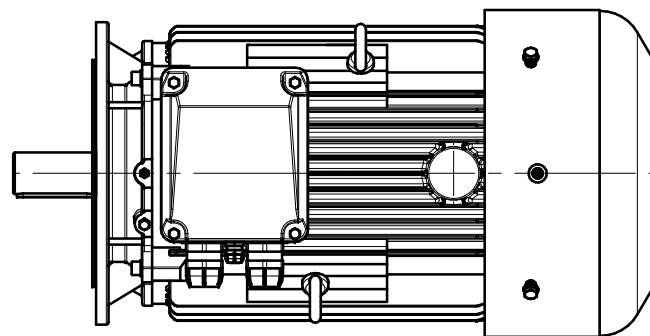

**CELMA**  
**indukta**

*Cantoni*®  
GROUP

Motor type

**4SIE200L2-6**

2023-05-08

Drawing no.

**S13-500...650-000**

Scale

**1:10**

**CELMA**  
**indukta**

*Cantoni*  
GROUP

Motor type

**4SIEK200L2-6**

2023-05-08

Drawing no.

**S13-510...652-000**

Scale

**1:10**

**CELMA**  
**indukta**

*Cantoni*  
GROUP

Motor type

**4SIEL200L2-6**

2023-05-08

Drawing no.

**S13-505...651-000**

Scale

**1:10**