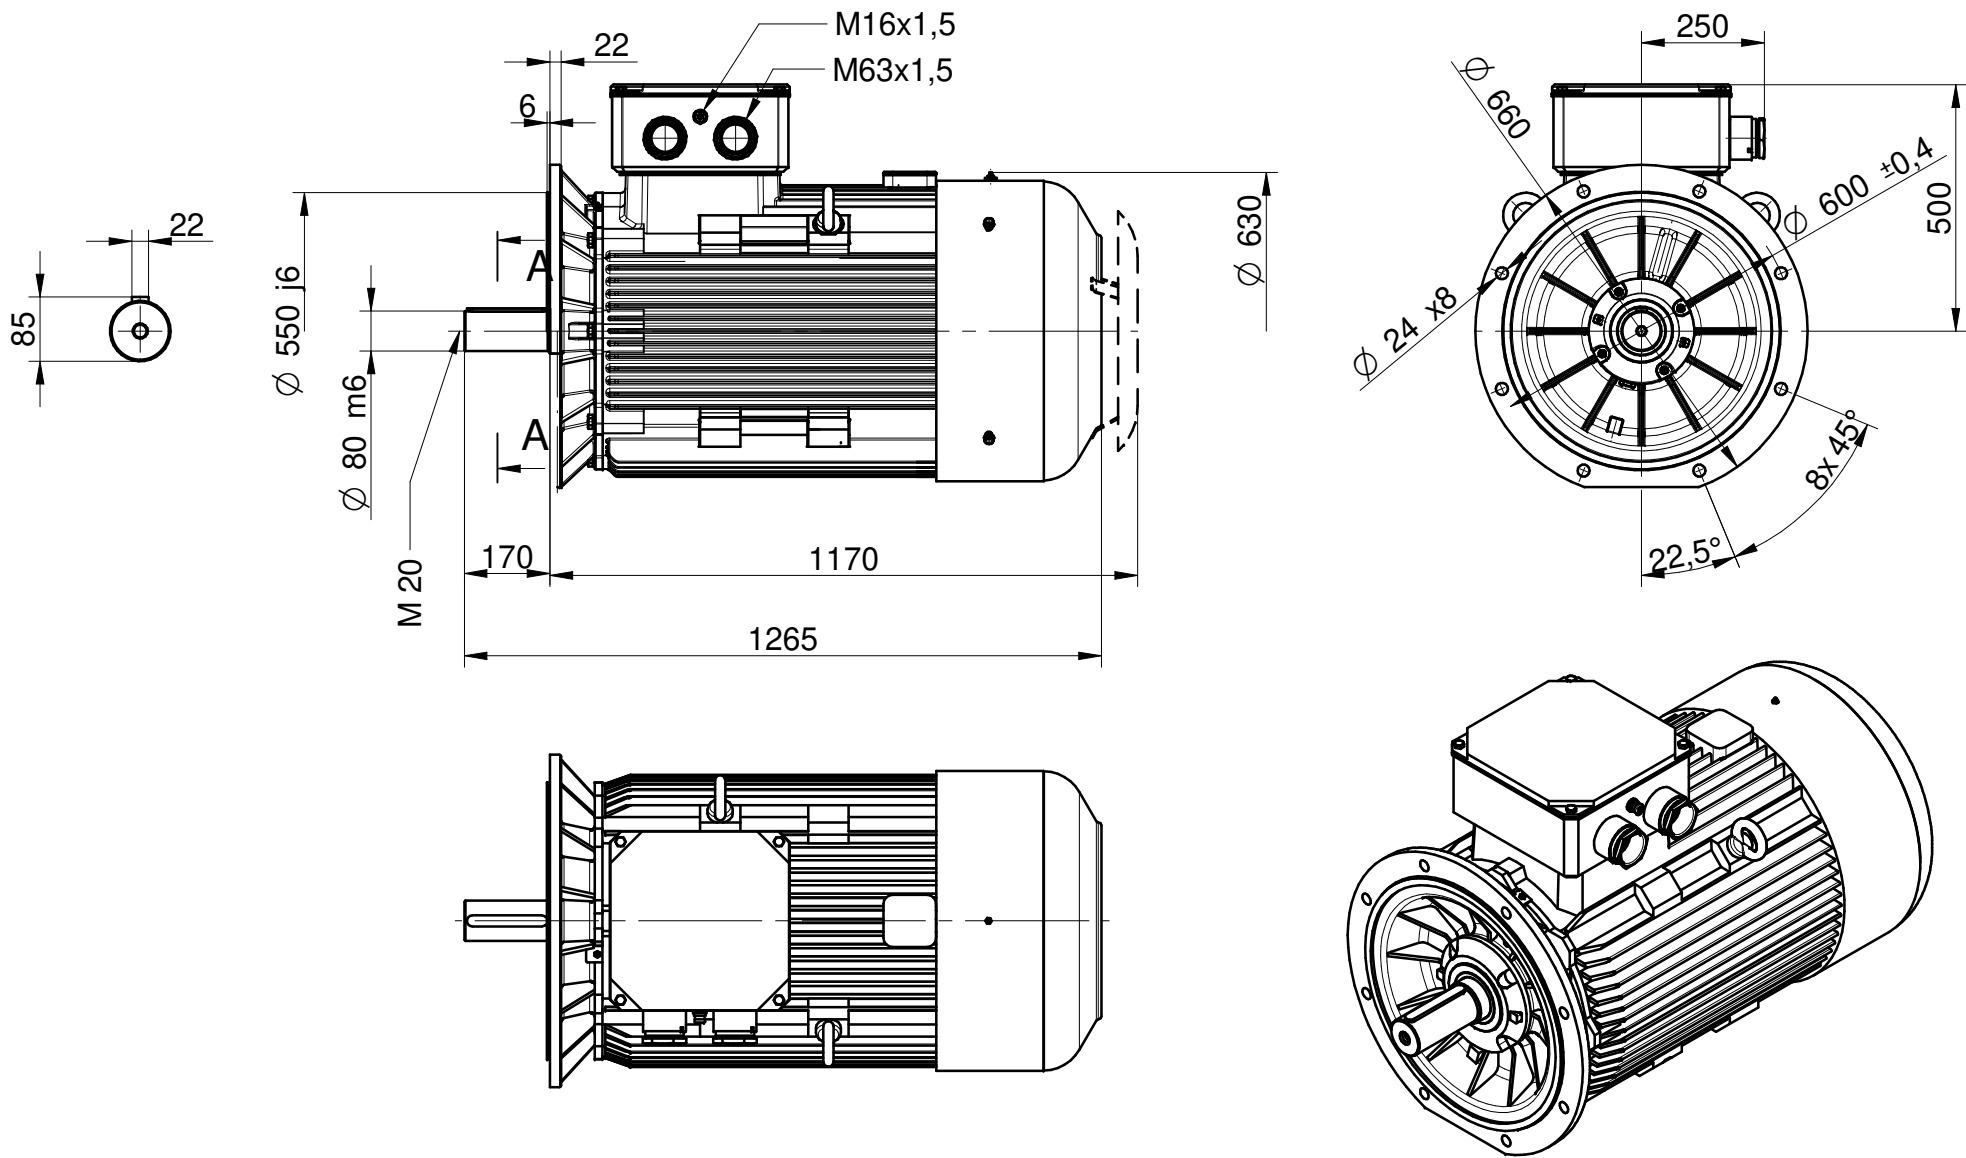

Motor type  
**4SIE315S4-6; M4A; M6A**

2023-05-08

Drawing no.  
**S13-557..674-000**

Scale  
**1:15**

**CELMA**  
**indukta**

*Cantoni*  
GROUP

Motor type

**4SIEK315S4,6;M4A;M6A**

2023-05-08

Drawing no.

**S13-575..579-000**

Scale

**1:15**

**CELMA**  
indukta

*Cantoni*  
GROUP

Motor type

**4SIEL315S4-6;M4A;M6A**

2023-05-08

Drawing no.

**S13-566...675-000**

Scale

**1:15**