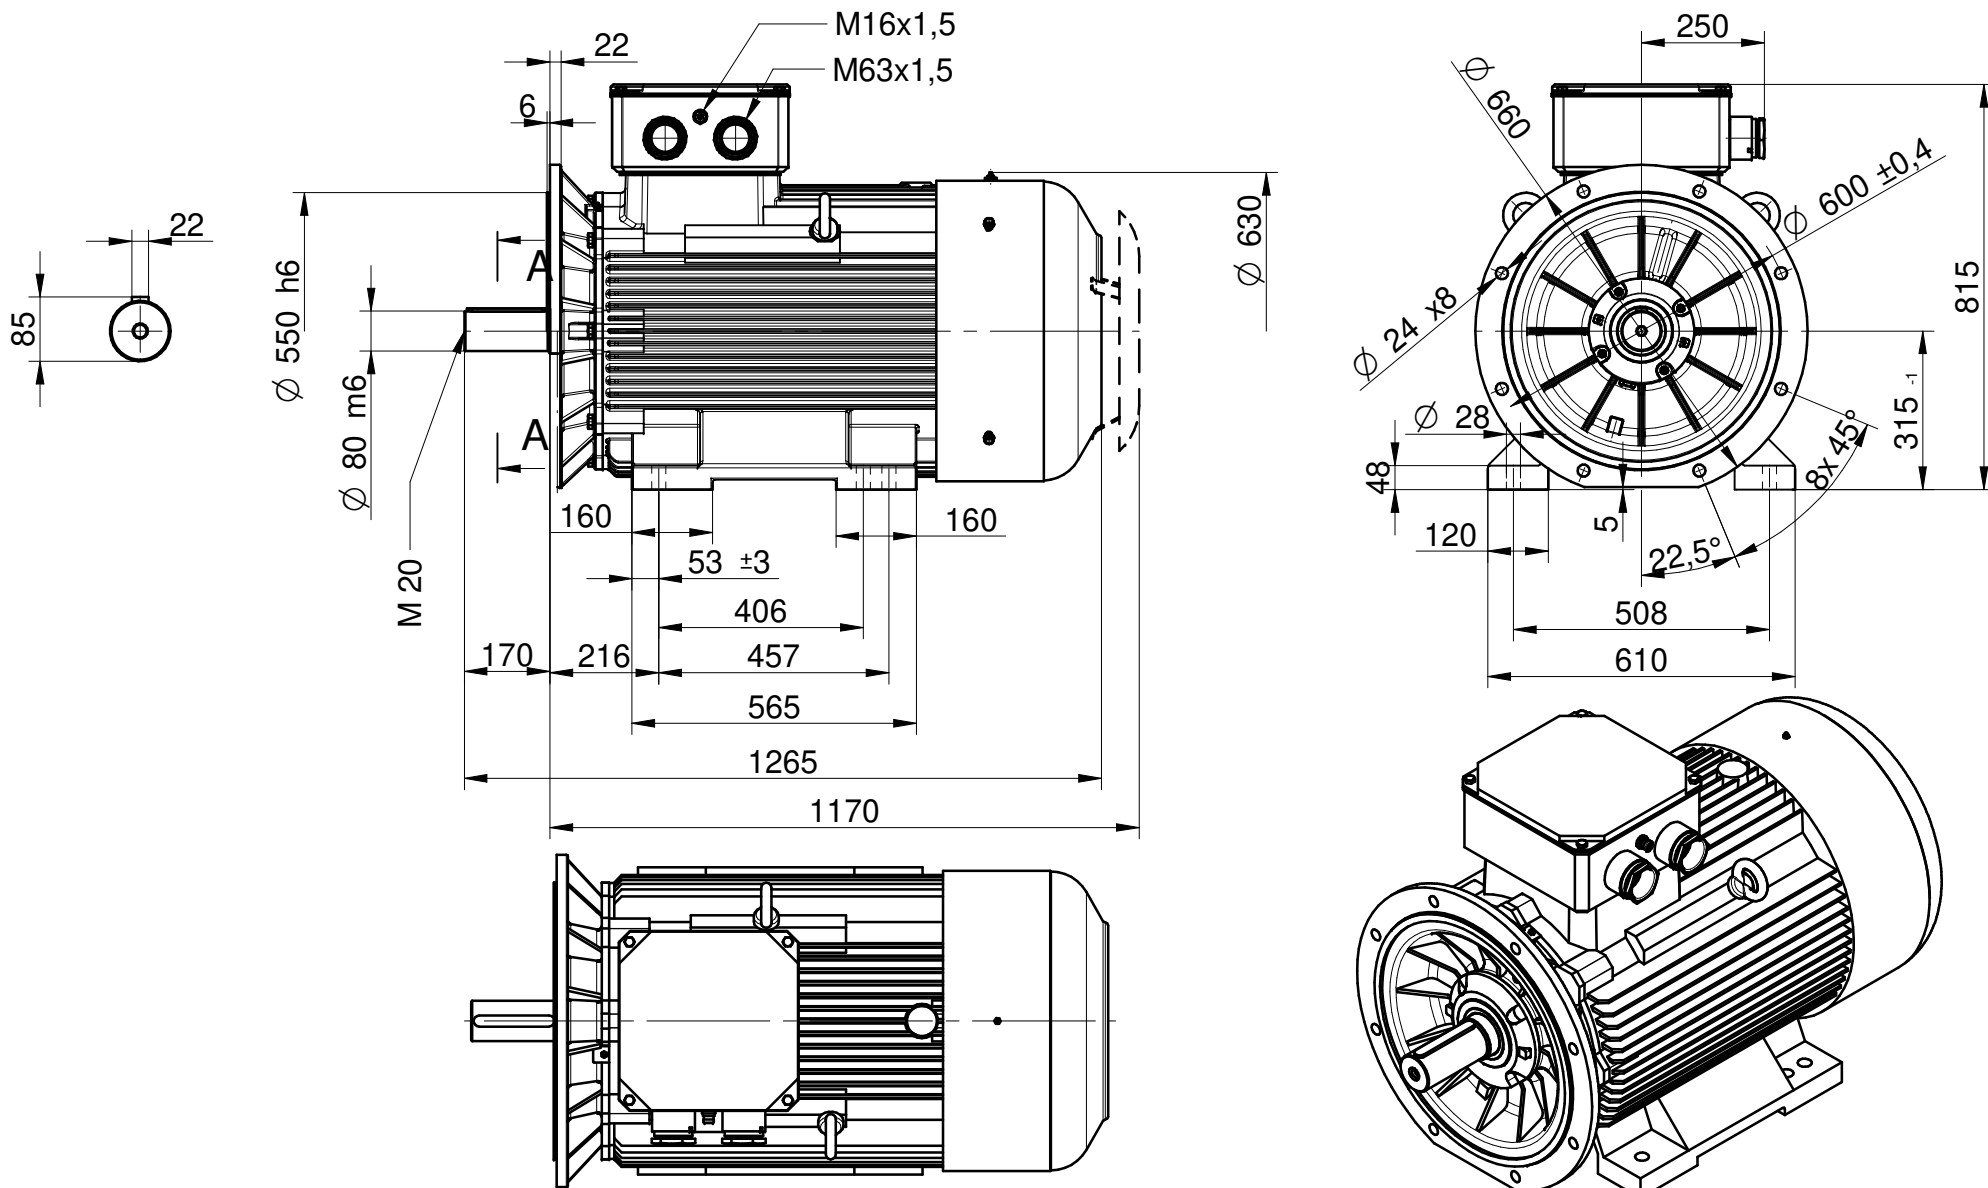

Motor type  
**4SIE315S4-6; M4A; M6A**

2023-05-08

Drawing no.  
**S13-557..674-000**

Scale  
**1:15**

**CELMA**  
**indukta**

*Cantoni*  
GROUP

Motor type

**4SIEK315S4,6;M4A;M6A**

2023-05-08

Drawing no.

**S13-575..579-000**

Scale

**1:15**

**CELMA**  
indukta

*Cantoni*  
GROUP

Motor type

**4SIEL315S4-6;M4A;M6A**

2023-05-08

Drawing no.

**S13-566...675-000**

Scale

**1:15**