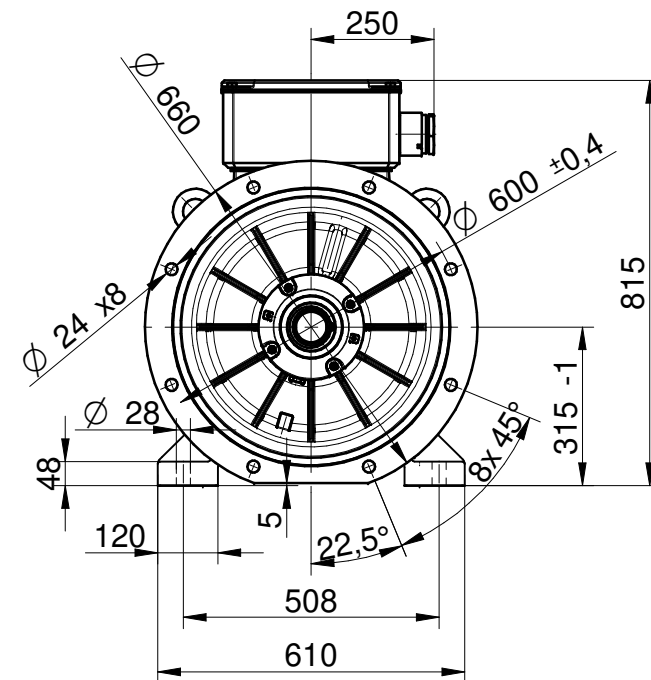

Scale

1:15

A-A

CELMA
indukta

Cantoni
GROUP

Motor type

4SIEK315S2

2023-05-08

Drawing no.

S13-572..574-000

Scale

1:15

A-A

CELMA
indukta

Cantoni
GROUP

Motor type

4SIEL315S2

2023-05-08

Drawing no.

S13-563..565-000

Scale

1:15