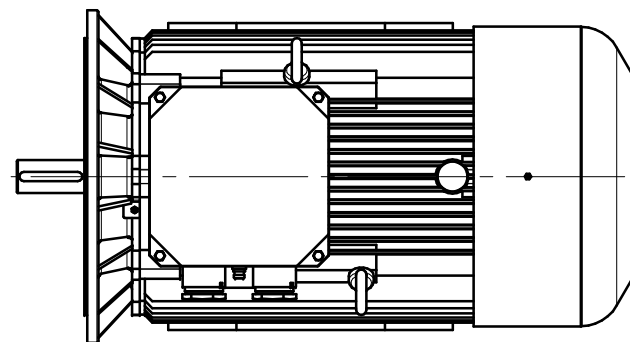

Drawing no.

S13-572..574-000

Scale

1:15

A-A

CELMA
indukta

Cantoni
GROUP

Motor type

4SIEL315S2

2023-05-08

Drawing no.

S13-563..565-000

Scale

1:15