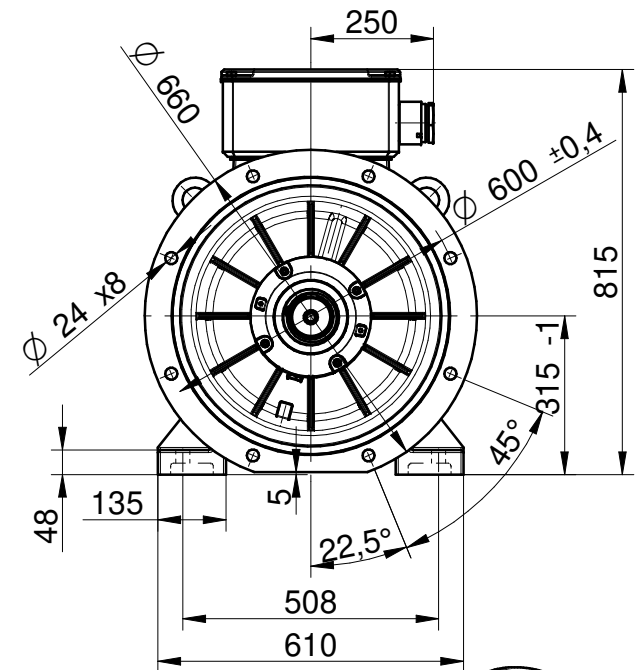

CELMA
indukta

Cantoni
GROUP

Motor type **4SIE315M6C**

Drawing no. **S13-607-000**

2023-05-08

Scale **1:15**

CELMA
indukta

Cantoni[®]
GROUP

Motor type

4SIEK315M6C

Drawing no.

S13...

2023-05-08

Scale

1:15

CELMA
indukta

Cantoni®
GROUP

Motor type

4SIEL315M6C

Drawing no.

S13...

2023-05-08

Scale

1:15