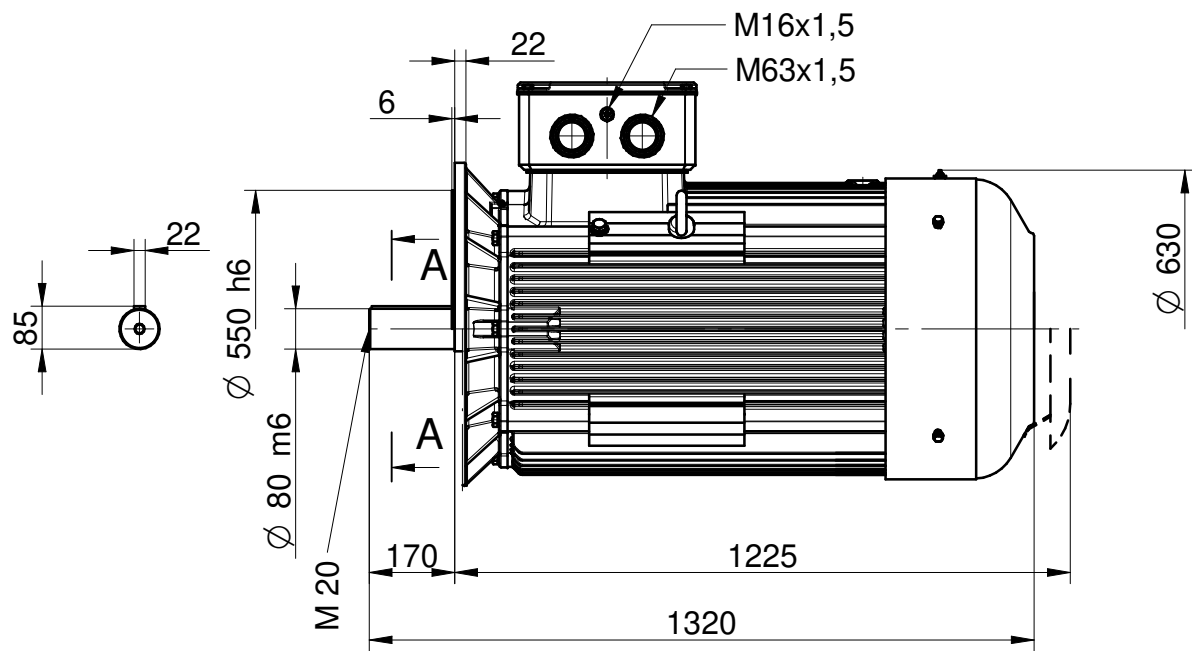

CELMA
indukta

Cantoni
GROUP

Motor type **4SIE315M6C**

Drawing no. **S13-607-000**

2023-05-08

Scale **1:15**

CELMA
indukta

Cantoni[®]
GROUP

Motor type

4SIEK315M6C

Drawing no.

S13...

2023-05-08

Scale

1:15

CELMA
indukta

Cantoni®
GROUP

Motor type

4SIEL315M6C

Drawing no.

S13...

2023-05-08

Scale

1:15