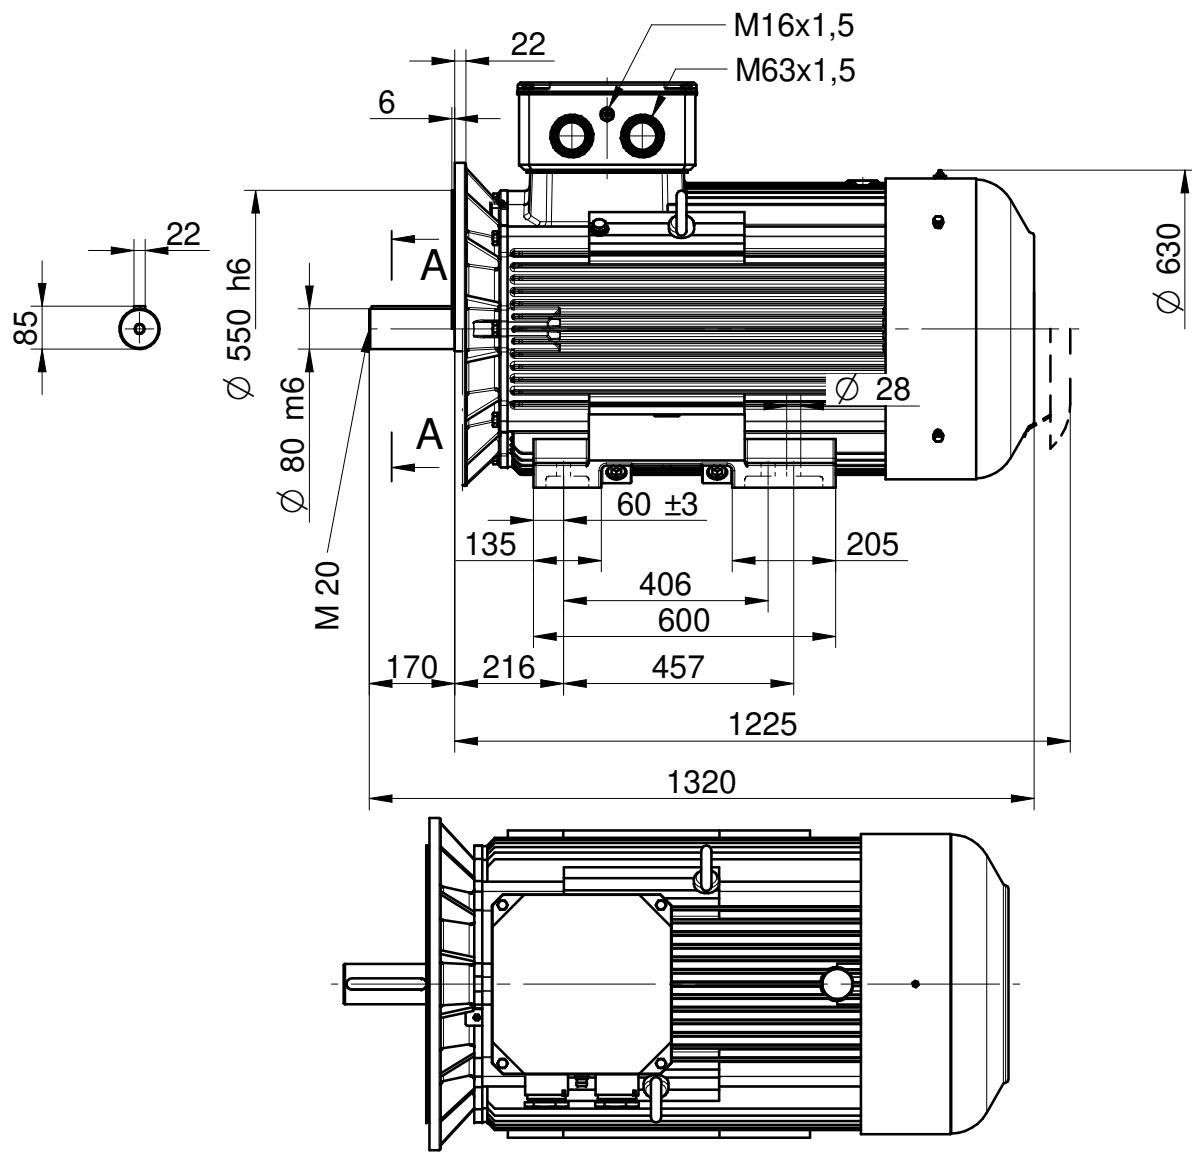

CELMA
indukta

Cantoni
GROUP

Motor type **4SIE315M6C**

Drawing no. **S13-607-000**

2023-05-08

Scale **1:15**

CELMA
indukta

Cantoni[®]
GROUP

Motor type

4SIEK315M6C

Drawing no.

S13...

2023-05-08

Scale

1:15

CELMA
indukta

Cantoni®
GROUP

Motor type

4SIEL315M6C

Drawing no.

S13...

2023-05-08

Scale

1:15