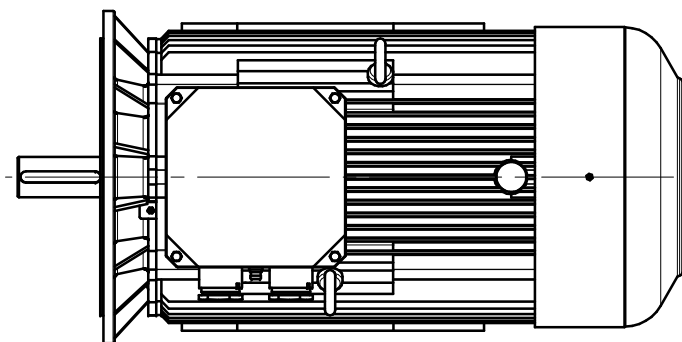

CELMA
indukta

Cantoni
GROUP

Motor type **4SIE315M6C**

Drawing no. **S13-607-000**

2023-05-08

Scale **1:15**

CELMA
indukta

Cantoni[®]
GROUP

Motor type

4SIEK315M6C

Drawing no.

S13...

2023-05-08

Scale

1:15

CELMA
indukta

Cantoni®
GROUP

Motor type

4SIEL315M6C

Drawing no.

S13...

2023-05-08

Scale

1:15