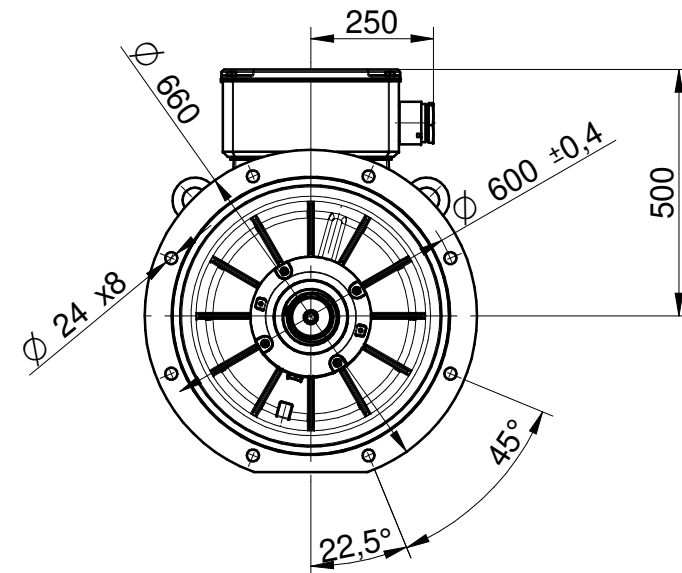

CELMA
indukta

Cantoni
GROUP

Motor type **4SIE315M6C**

Drawing no. **S13-607-000**

2023-05-08

Scale **1:15**

CELMA
indukta

Cantoni[®]
GROUP

Motor type

4SIEK315M6C

Drawing no.

S13...

2023-05-08

Scale

1:15

CELMA
indukta

Cantoni®
GROUP

Motor type

4SIEL315M6C

Drawing no.

S13...

2023-05-08

Scale

1:15