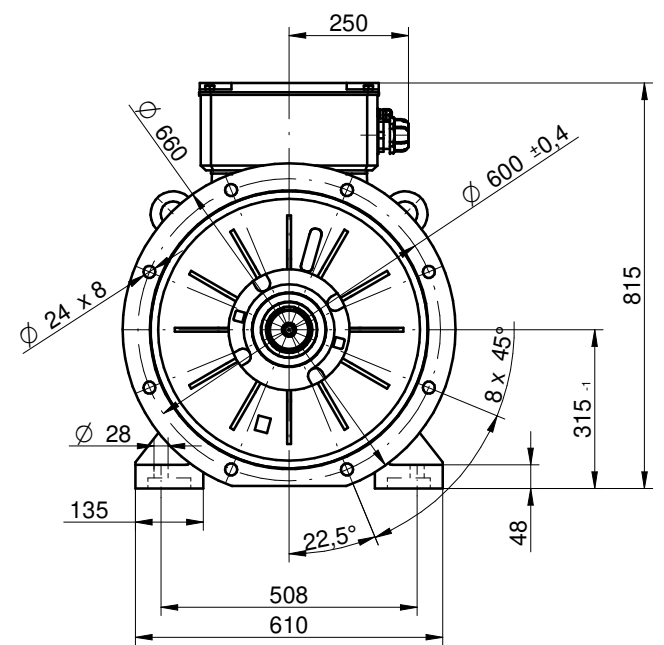

CELMA
indukta

Cantoni
GROUP

Motor type

4SIE315M4B

2023-03-22

Drawing no.

S13-559-000

Scale

1:15

CELMA
indukta

Cantoni®
GROUP

Motor type

4SIEK315M4B

Drawing no.

S13-577-000

2023-03-22

Scale

1:15

CELMA
indukta

Cantoni
GROUP

Motor type

4SIEL315M4B

Drawing no.

S13-568-000