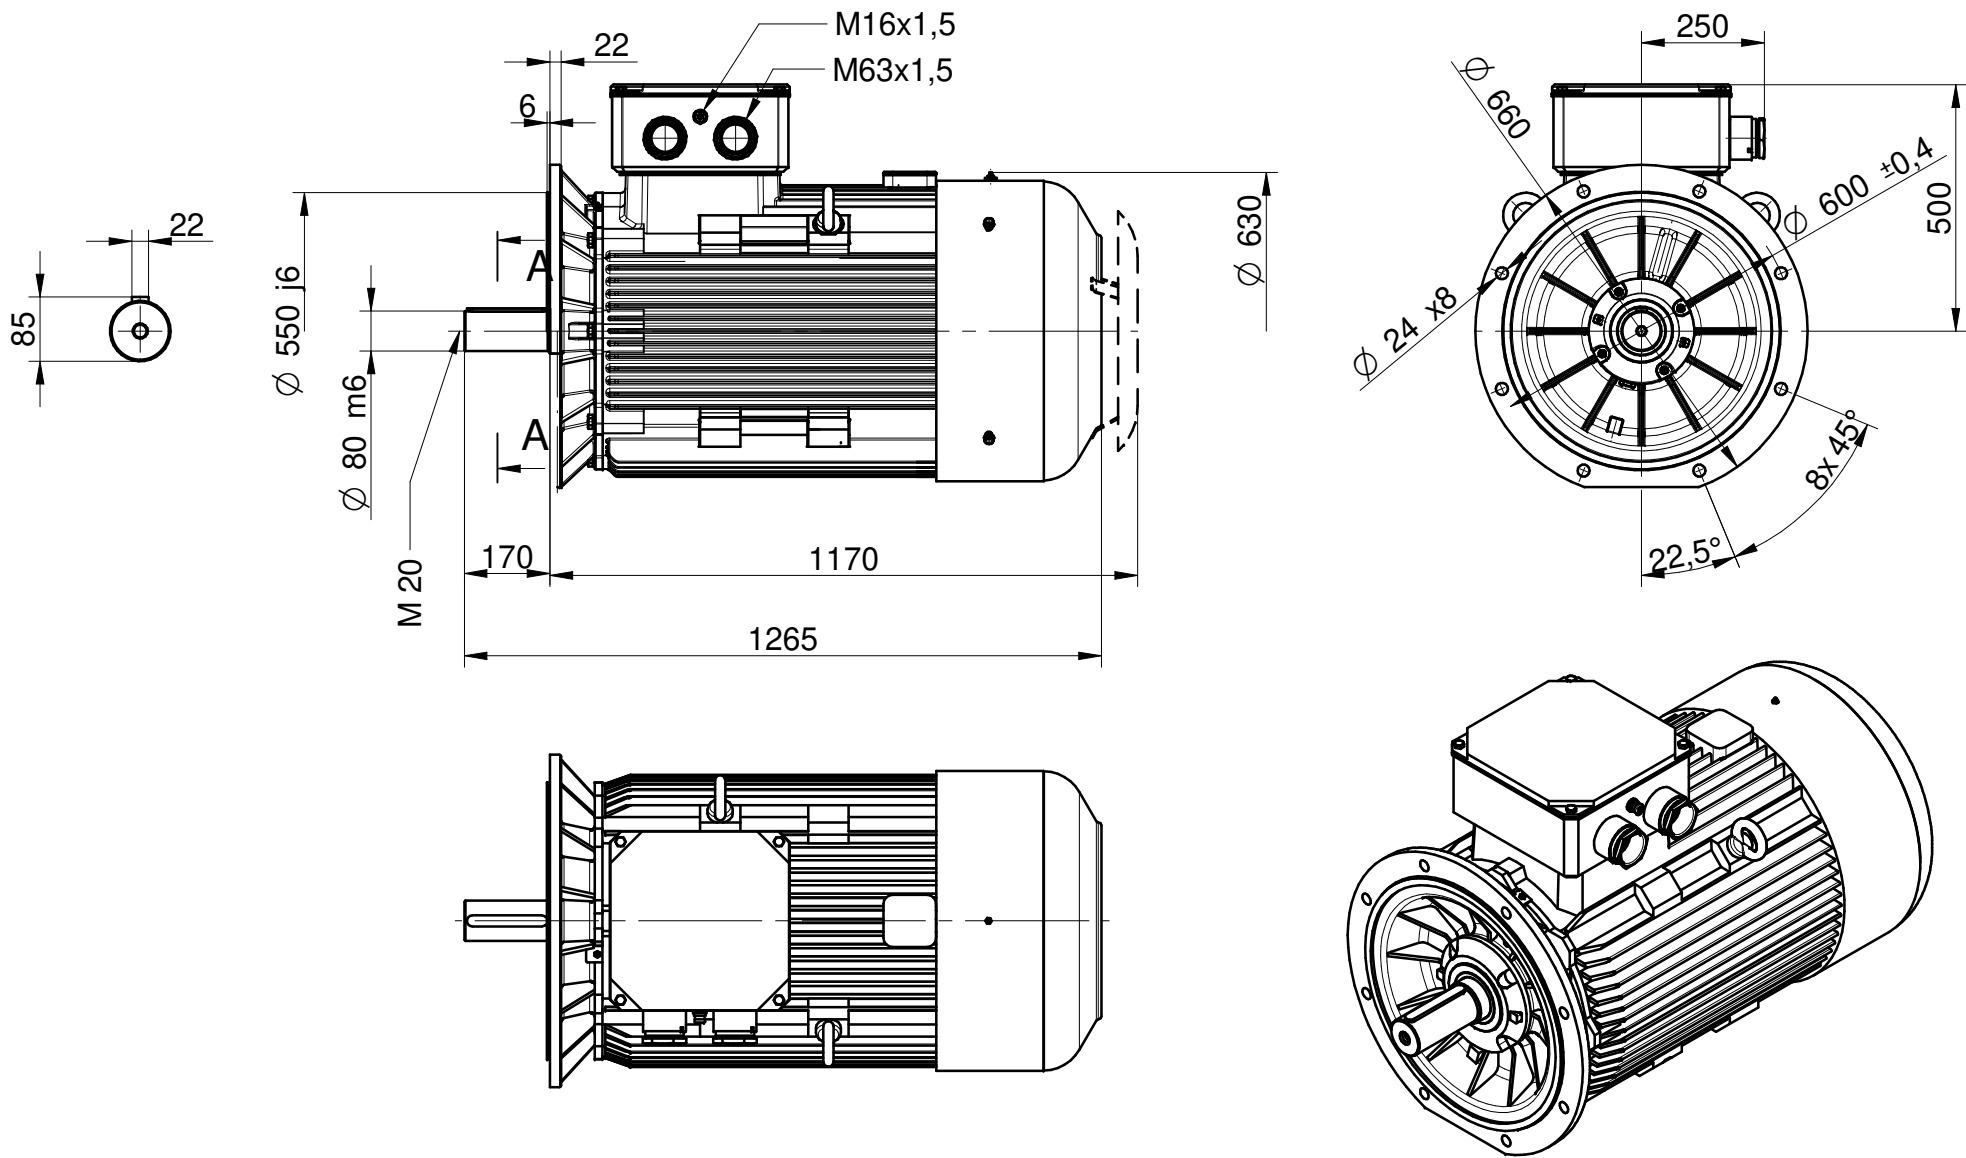

CELMA
indukta

Cantoni[®]
GROUP

Motor type
4SIE315S4-6; M4A; M6A

2023-05-08

Drawing no.
S13-557..674-000

Scale
1:15

CELMA
indukta

Cantoni
GROUP

Motor type

4SIEK315S4,6;M4A;M6A

2023-05-08

Drawing no.

S13-575..579-000

Scale

1:15

CELMA
indukta

Cantoni
GROUP

Motor type

4SIEL315S4-6;M4A;M6A

2023-05-08

Drawing no.

S13-566...675-000

Scale

1:15