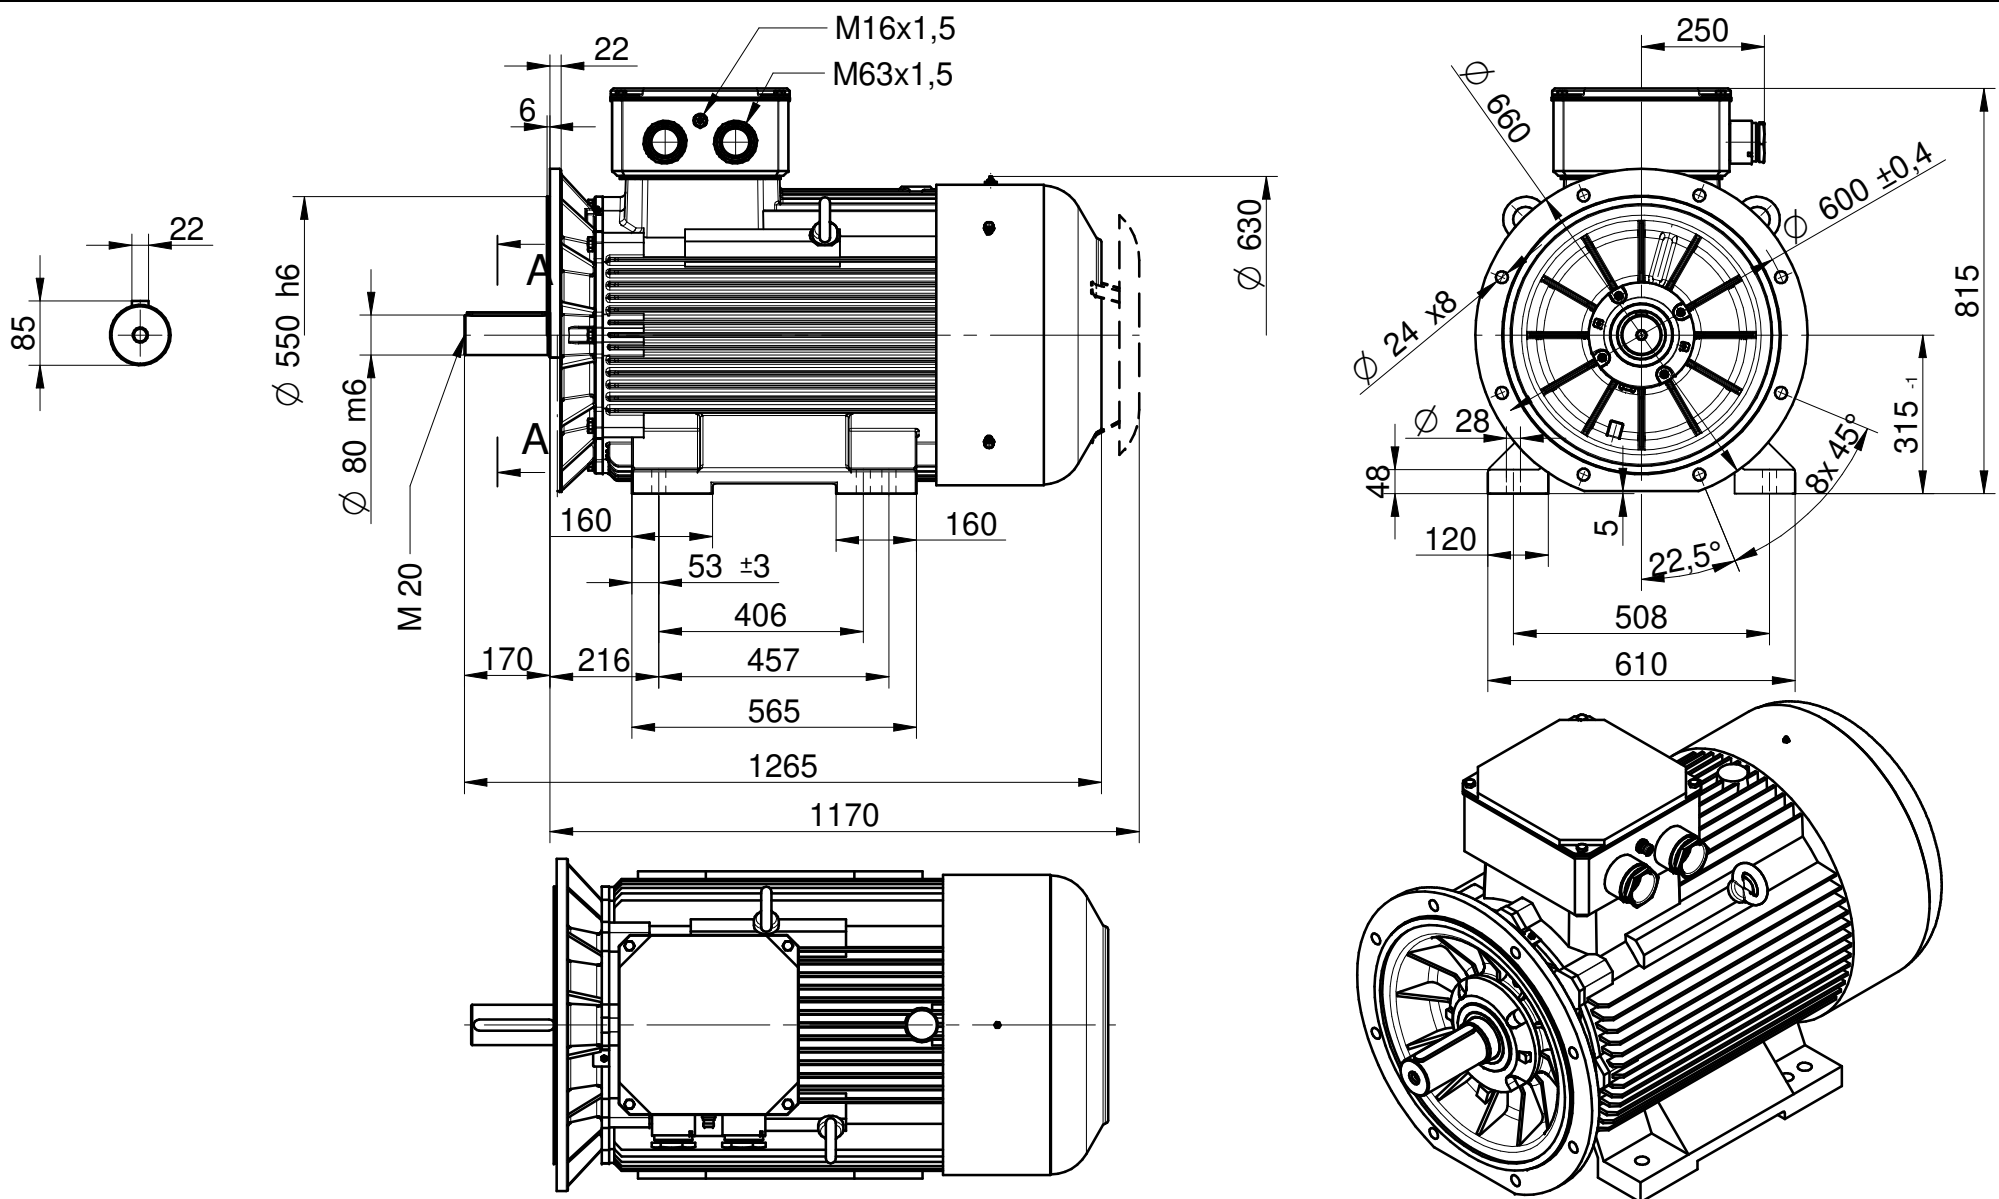

CELMA
indukta

Cantoni[®]
GROUP

Motor type
4SIE315S4-6; M4A; M6A

2023-05-08

Drawing no.
S13-557..674-000

Scale
1:15

CELMA
indukta

Cantoni
GROUP

Motor type

4SIEK315S4,6;M4A;M6A

2023-05-08

Drawing no.

S13-575..579-000

Scale

1:15

CELMA
indukta

Cantoni
GROUP

Motor type

4SIEL315S4-6;M4A;M6A

2023-05-08

Drawing no.

S13-566...675-000

Scale

1:15