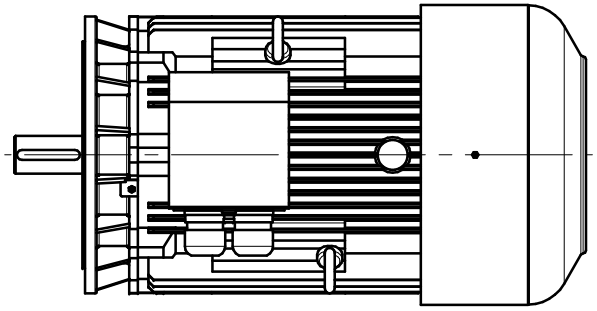

*Cantoni*  
GROUP

Motor type

**4SIEK280S4-6;M4-6**

2023-05-08

Drawing no.

**S13-550...667-000**

Scale

**1:15**

A-A

**CELMA**  
**indukta**

*Cantoni*  
GROUP

Motor type

**4SIEL280S4-6;M4-6**

2023-05-08

Drawing no.

**S13-544..666-000**

Scale

**1:15**