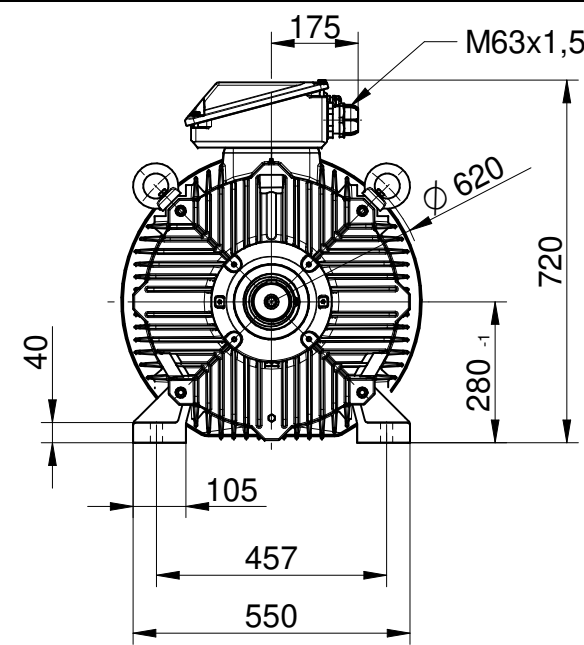

A-A

CELMA
indukta

Cantoni
GROUP

Motor type

4SIE280S4-6, M4-6

2023-05-08

Drawing no.

S13-538..665-000

Scale

1:15

A-A

CELMA
indukta

Cantoni
GROUP

Motor type

4SIEK280S4-6;M4-6

2023-05-08

Drawing no.

S13-550...667-000

Scale

1:15

A-A

CELMA
indukta

Cantoni
GROUP

Motor type

4SIEL280S4-6;M4-6

2023-05-08

Drawing no.

S13-544..666-000

Scale

1:15