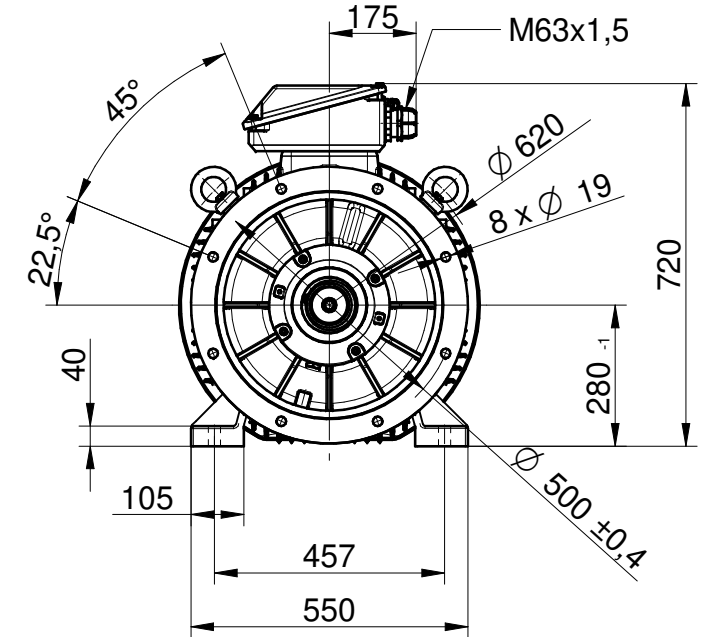

A-A

CELMA
indukta

Cantoni
GROUP

Motor type

4SIE280S4-6, M4-6

2023-05-08

Drawing no.

S13-538..665-000

Scale

1:15

A-A

CELMA
indukta

Cantoni
GROUP

Motor type

4SIEK280S4-6;M4-6

2023-05-08

Drawing no.

S13-550...667-000

Scale

1:15

A-A

CELMA
indukta

Cantoni
GROUP

Motor type

4SIEL280S4-6;M4-6

2023-05-08

Drawing no.

S13-544..666-000

Scale

1:15