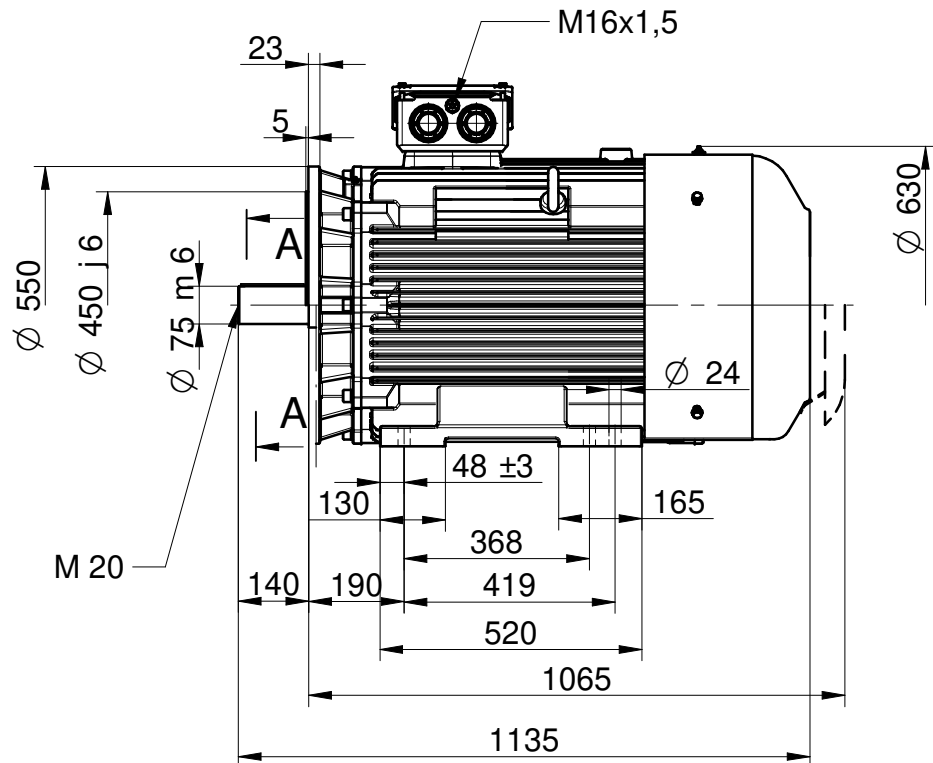

A-A

CELMA
indukta

Cantoni
GROUP

Motor type

4SIE280S4-6, M4-6

2023-05-08

Drawing no.

S13-538..665-000

Scale

1:15

A-A

CELMA
indukta

Cantoni
GROUP

Motor type

4SIEK280S4-6;M4-6

2023-05-08

Drawing no.

S13-550...667-000

Scale

1:15

A-A

CELMA
indukta

Cantoni
GROUP

Motor type

4SIEL280S4-6;M4-6

2023-05-08

Drawing no.

S13-544..666-000

Scale

1:15