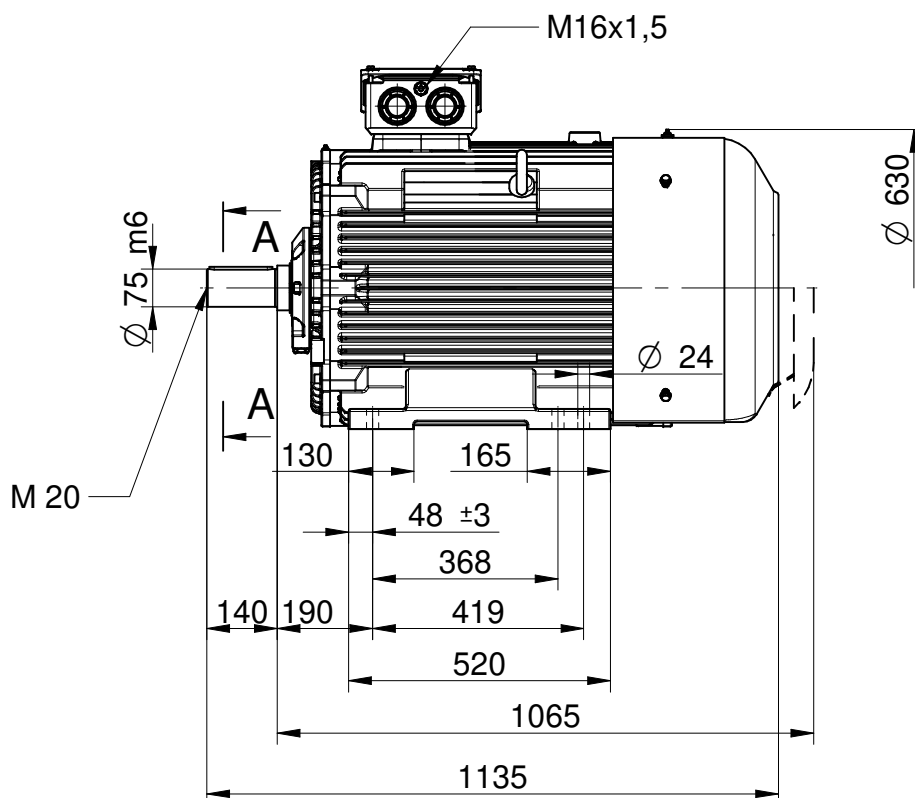

A-A

CELMA
indukta

Cantoni
GROUP

Motor type

4SIE280S4-6, M4-6

2023-05-08

Drawing no.

S13-538..665-000

Scale

1:15

A-A

CELMA
indukta

Cantoni
GROUP

Motor type

4SIEK280S4-6;M4-6

2023-05-08

Drawing no.

S13-550...667-000

Scale

1:15

A-A

CELMA
indukta

Cantoni
GROUP

Motor type

4SIEL280S4-6;M4-6

2023-05-08

Drawing no.

S13-544..666-000

Scale

1:15