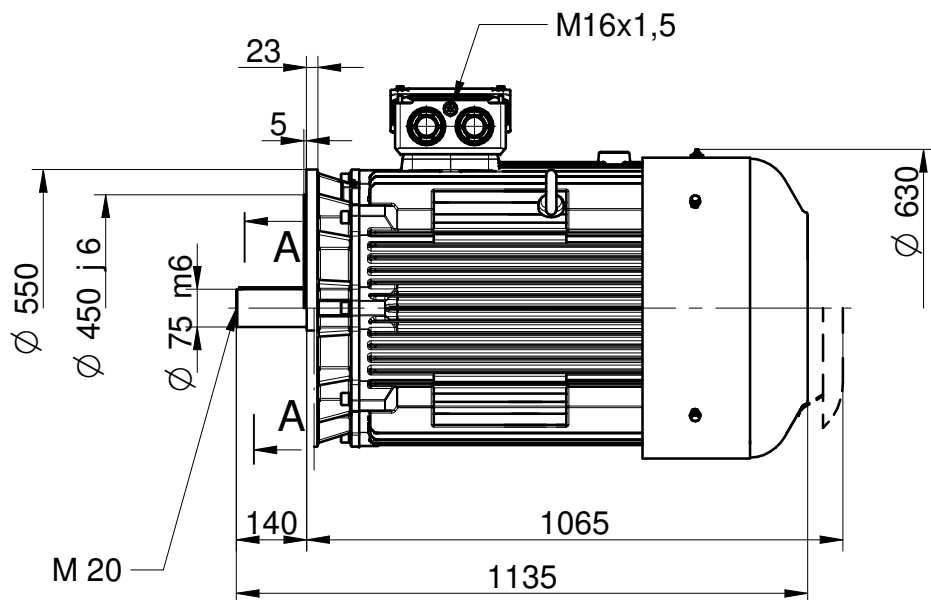

A-A

CELMA
indukta

Cantoni
GROUP

Motor type

4SIE280S4-6, M4-6

2023-05-08

Drawing no.

S13-538..665-000

Scale

1:15

A-A

CELMA
indukta

Cantoni
GROUP

Motor type

4SIEK280S4-6;M4-6

2023-05-08

Drawing no.

S13-550...667-000

Scale

1:15

A-A

CELMA
indukta

Cantoni
GROUP

Motor type

4SIEL280S4-6;M4-6

2023-05-08

Drawing no.

S13-544..666-000

Scale

1:15