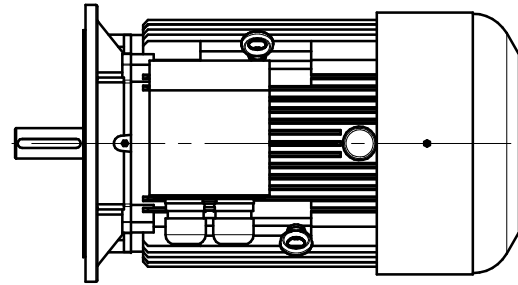

A-A

CELMA
indukta

Cantoni
GROUP

Motor type

4SIEL250M2

Drawing no.

S13-530-000

2023-05-15

Scale

1:15