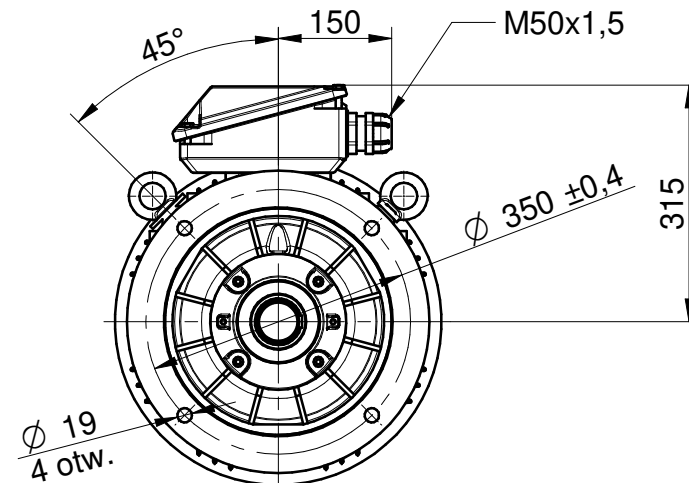

**CELMA**  
**indukta**

*Cantoni*®  
GROUP

Motor type

**4SIE200L2-6**

2023-05-08

Drawing no.

**S13-500...650-000**

Scale

**1:10**

**CELMA**  
**indukta**

*Cantoni*  
GROUP

Motor type

**4SIEK200L2-6**

2023-05-08

Drawing no.

**S13-510...652-000**

Scale

**1:10**

**CELMA**  
**indukta**

*Cantoni*  
GROUP

Motor type

**4SIEL200L2-6**

2023-05-08

Drawing no.

**S13-505...651-000**

Scale

**1:10**