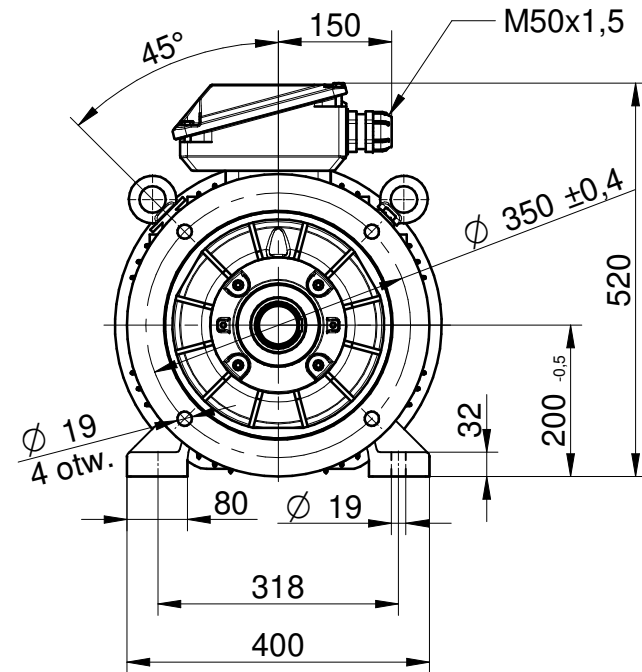

**CELMA**  
**indukta**

*Cantoni*®  
GROUP

Motor type

**4SIE200L2-6**

2023-05-08

Drawing no.

**S13-500...650-000**

Scale

**1:10**

**CELMA**  
**indukta**

*Cantoni*  
GROUP

Motor type

**4SIEK200L2-6**

2023-05-08

Drawing no.

**S13-510...652-000**

Scale

**1:10**

**CELMA**  
**indukta**

*Cantoni*  
GROUP

Motor type

**4SIEL200L2-6**

2023-05-08

Drawing no.

**S13-505...651-000**

Scale

**1:10**