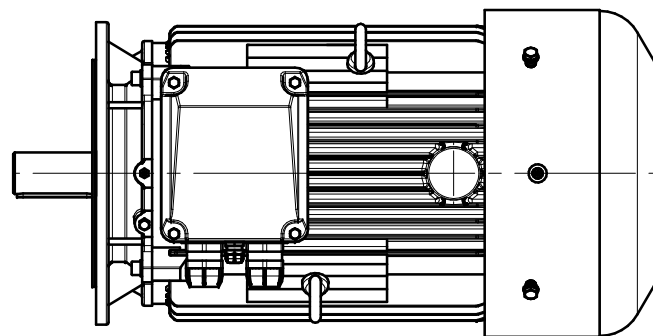

**CELMA**  
**indukta**

*Cantoni*®  
GROUP

Motor type

**4SIE200L2-6**

2023-05-08

Drawing no.

**S13-500...650-000**

Scale

**1:10**

**CELMA**  
**indukta**

*Cantoni*  
GROUP

Motor type

**4SIEK200L2-6**

2023-05-08

Drawing no.

**S13-510...652-000**

Scale

**1:10**

**CELMA**  
**indukta**

*Cantoni*  
GROUP

Motor type

**4SIEL200L2-6**

2023-05-08

Drawing no.

**S13-505...651-000**

Scale

**1:10**