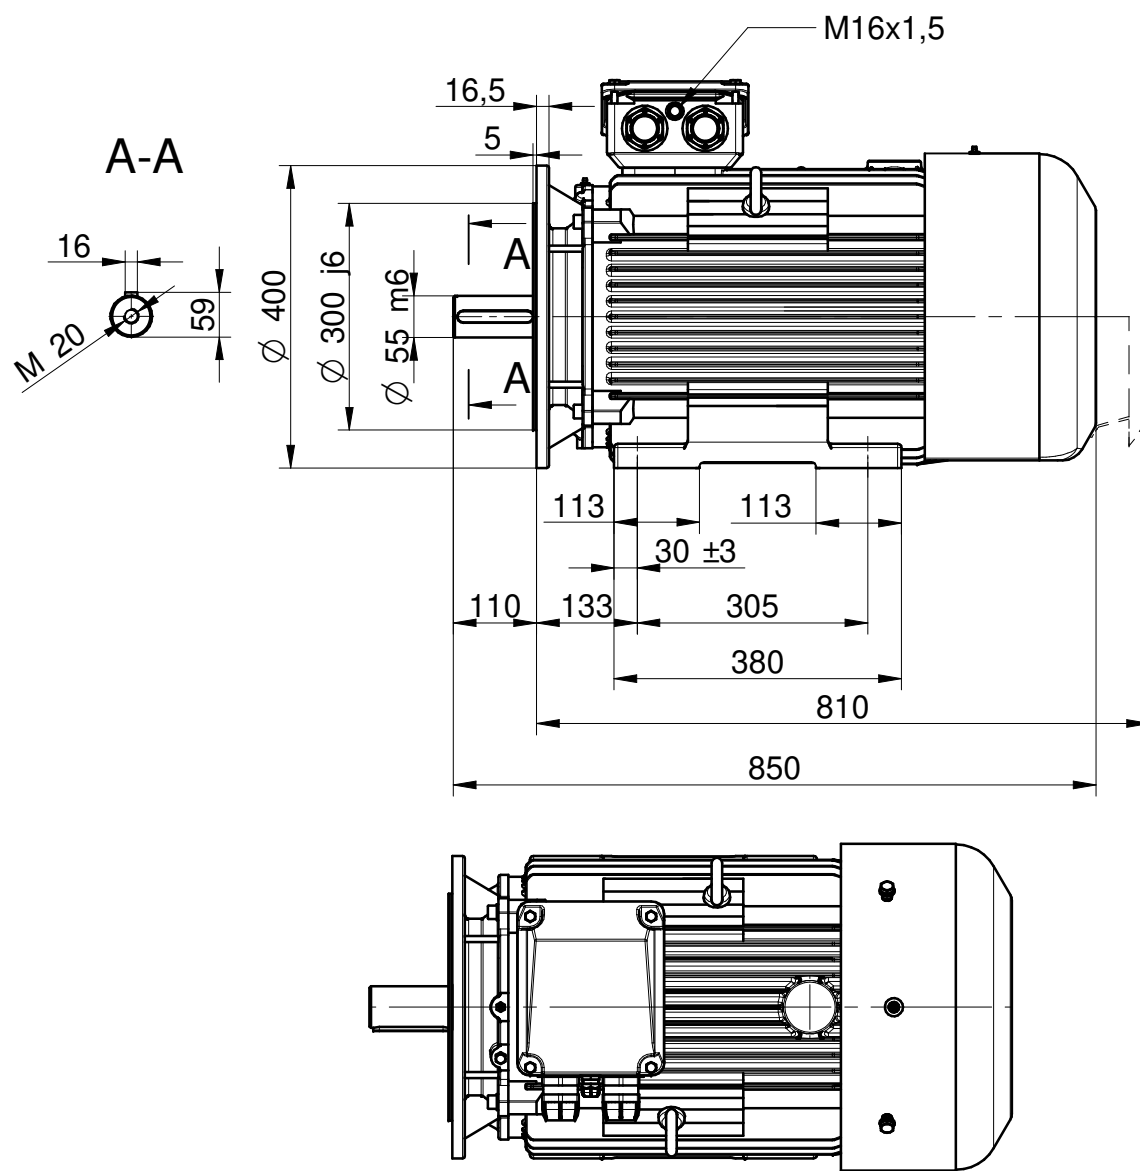

**CELMA**  
**indukta**

*Cantoni*®  
GROUP

Motor type

**4SIE200L2-6**

2023-05-08

Drawing no.

**S13-500...650-000**

Scale

**1:10**

**CELMA**  
**indukta**

*Cantoni*  
GROUP

Motor type

**4SIEK200L2-6**

2023-05-08

Drawing no.

**S13-510...652-000**

Scale

**1:10**

**CELMA**  
**indukta**

*Cantoni*  
GROUP

Motor type

**4SIEL200L2-6**

2023-05-08

Drawing no.

**S13-505...651-000**

Scale

**1:10**