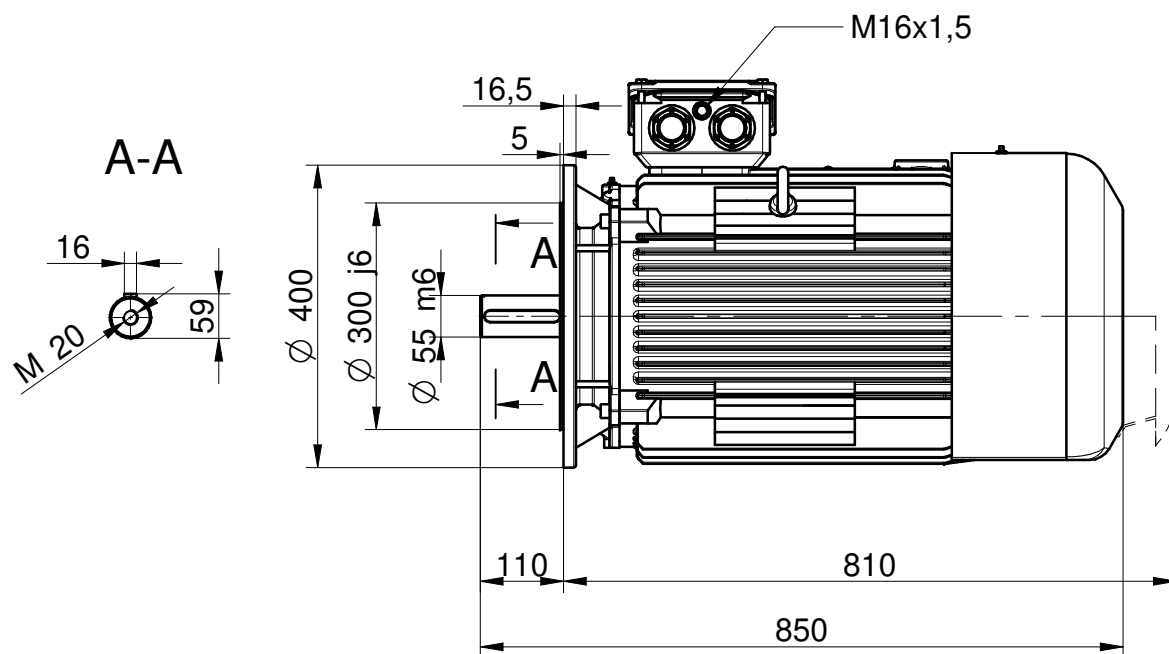

**CELMA**  
**indukta**

*Cantoni*®  
GROUP

Motor type

**4SIE200L2-6**

2023-05-08

Drawing no.

**S13-500...650-000**

Scale

**1:10**

**CELMA**  
**indukta**

*Cantoni*  
GROUP

Motor type

**4SIEK200L2-6**

2023-05-08

Drawing no.

**S13-510...652-000**

Scale

**1:10**

**CELMA**  
**indukta**

*Cantoni*  
GROUP

Motor type

**4SIEL200L2-6**

2023-05-08

Drawing no.

**S13-505...651-000**

Scale

**1:10**