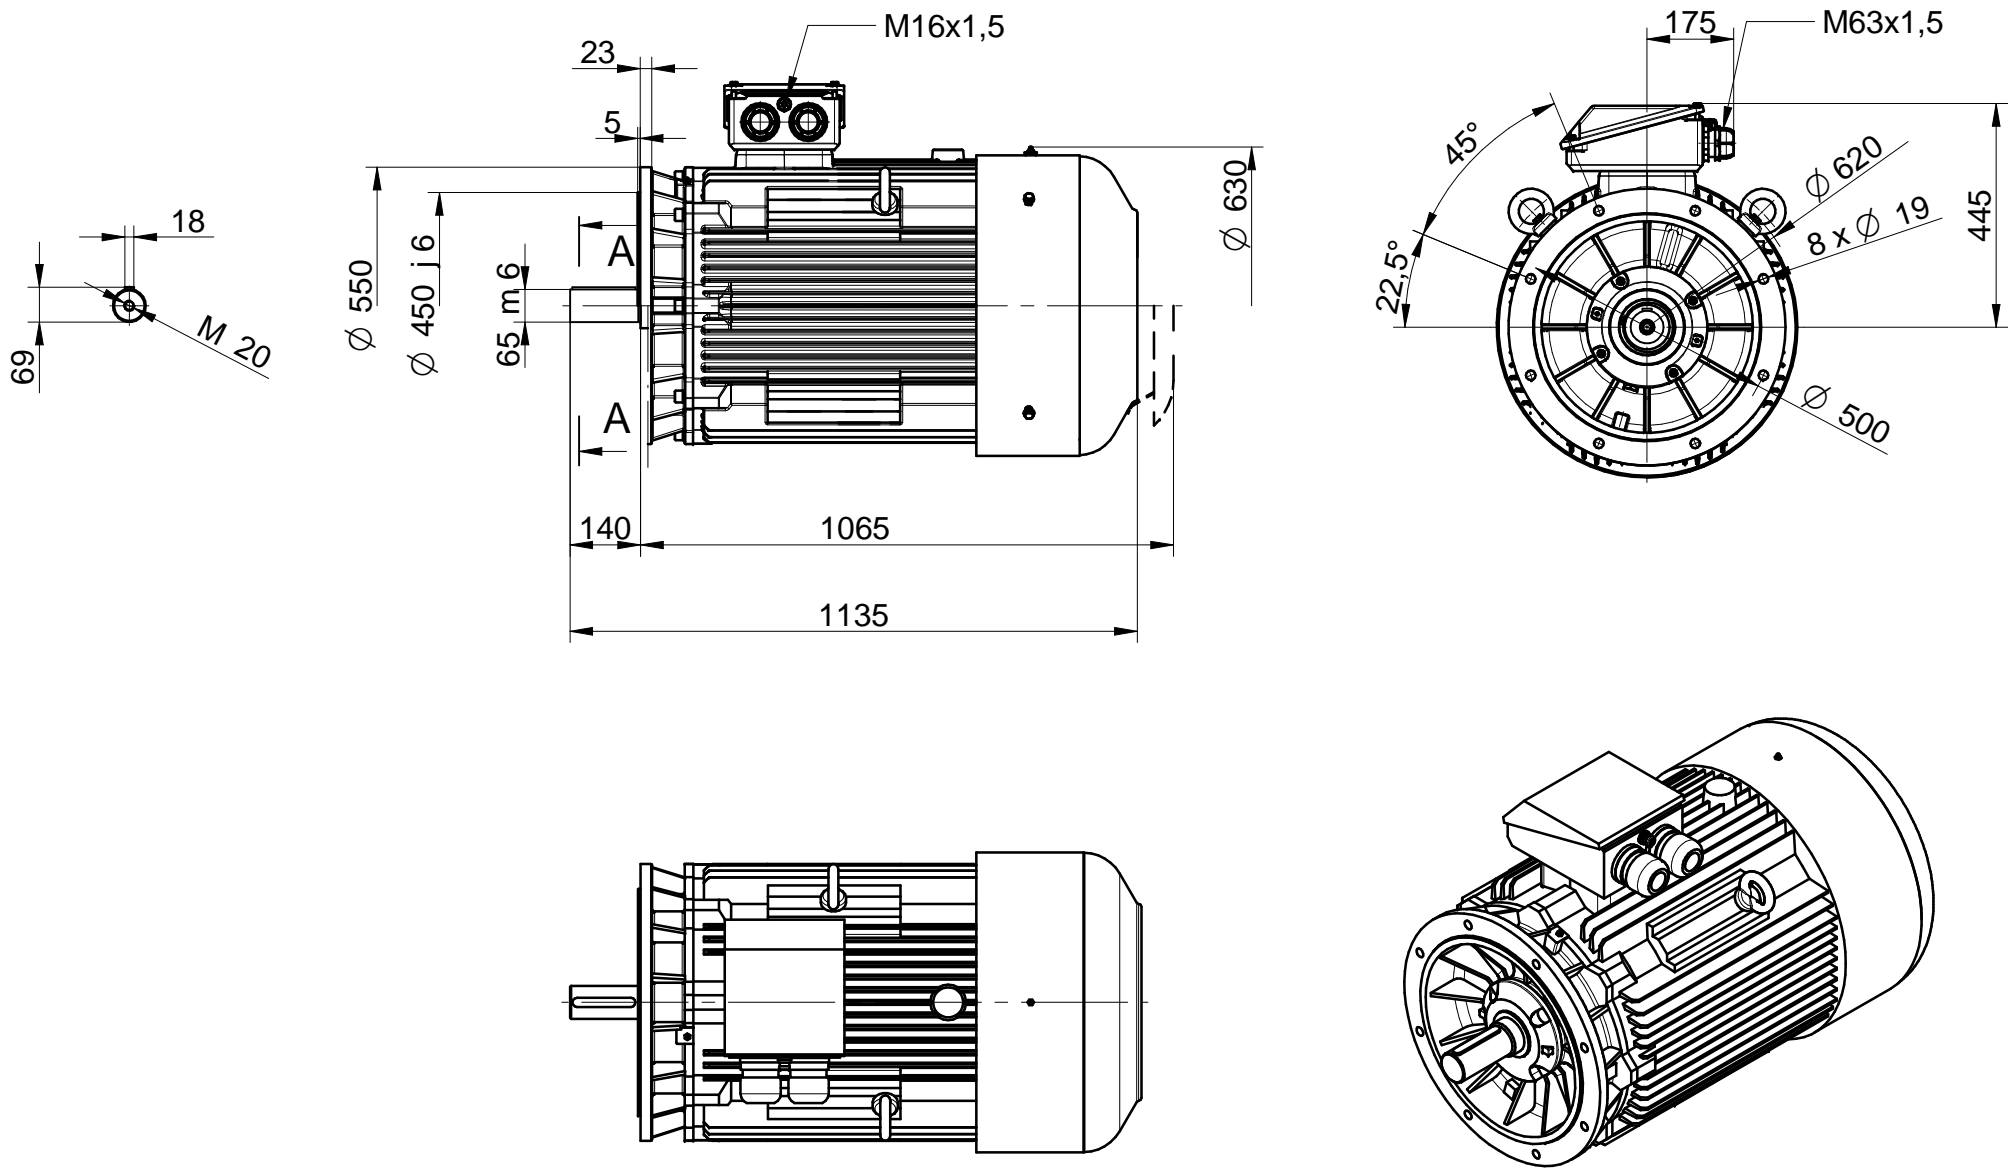

**CELMA**  
indukta

*Cantoni*  
GROUP

Motor type

**(2,3)SIE280S,M2**

2014-07-07

Drawing no.

**S05,09-536..537-000**

Scale

**1:15**

**CELMA**  
indukta

*Cantoni*  
GROUP

Motor type

**(2,3)SIEK280S,M2**

2017-03-06

Drawing no.

**S05,09-548..549-000**

Scale

**1:15**

**CELMA**  
indukta

*Cantoni*  
GROUP

Motor type

**(2,3)SIEL280S,M2**

Drawing no.

**S05,09-542..543-000**

Scale

**1:15**

2014-07-07