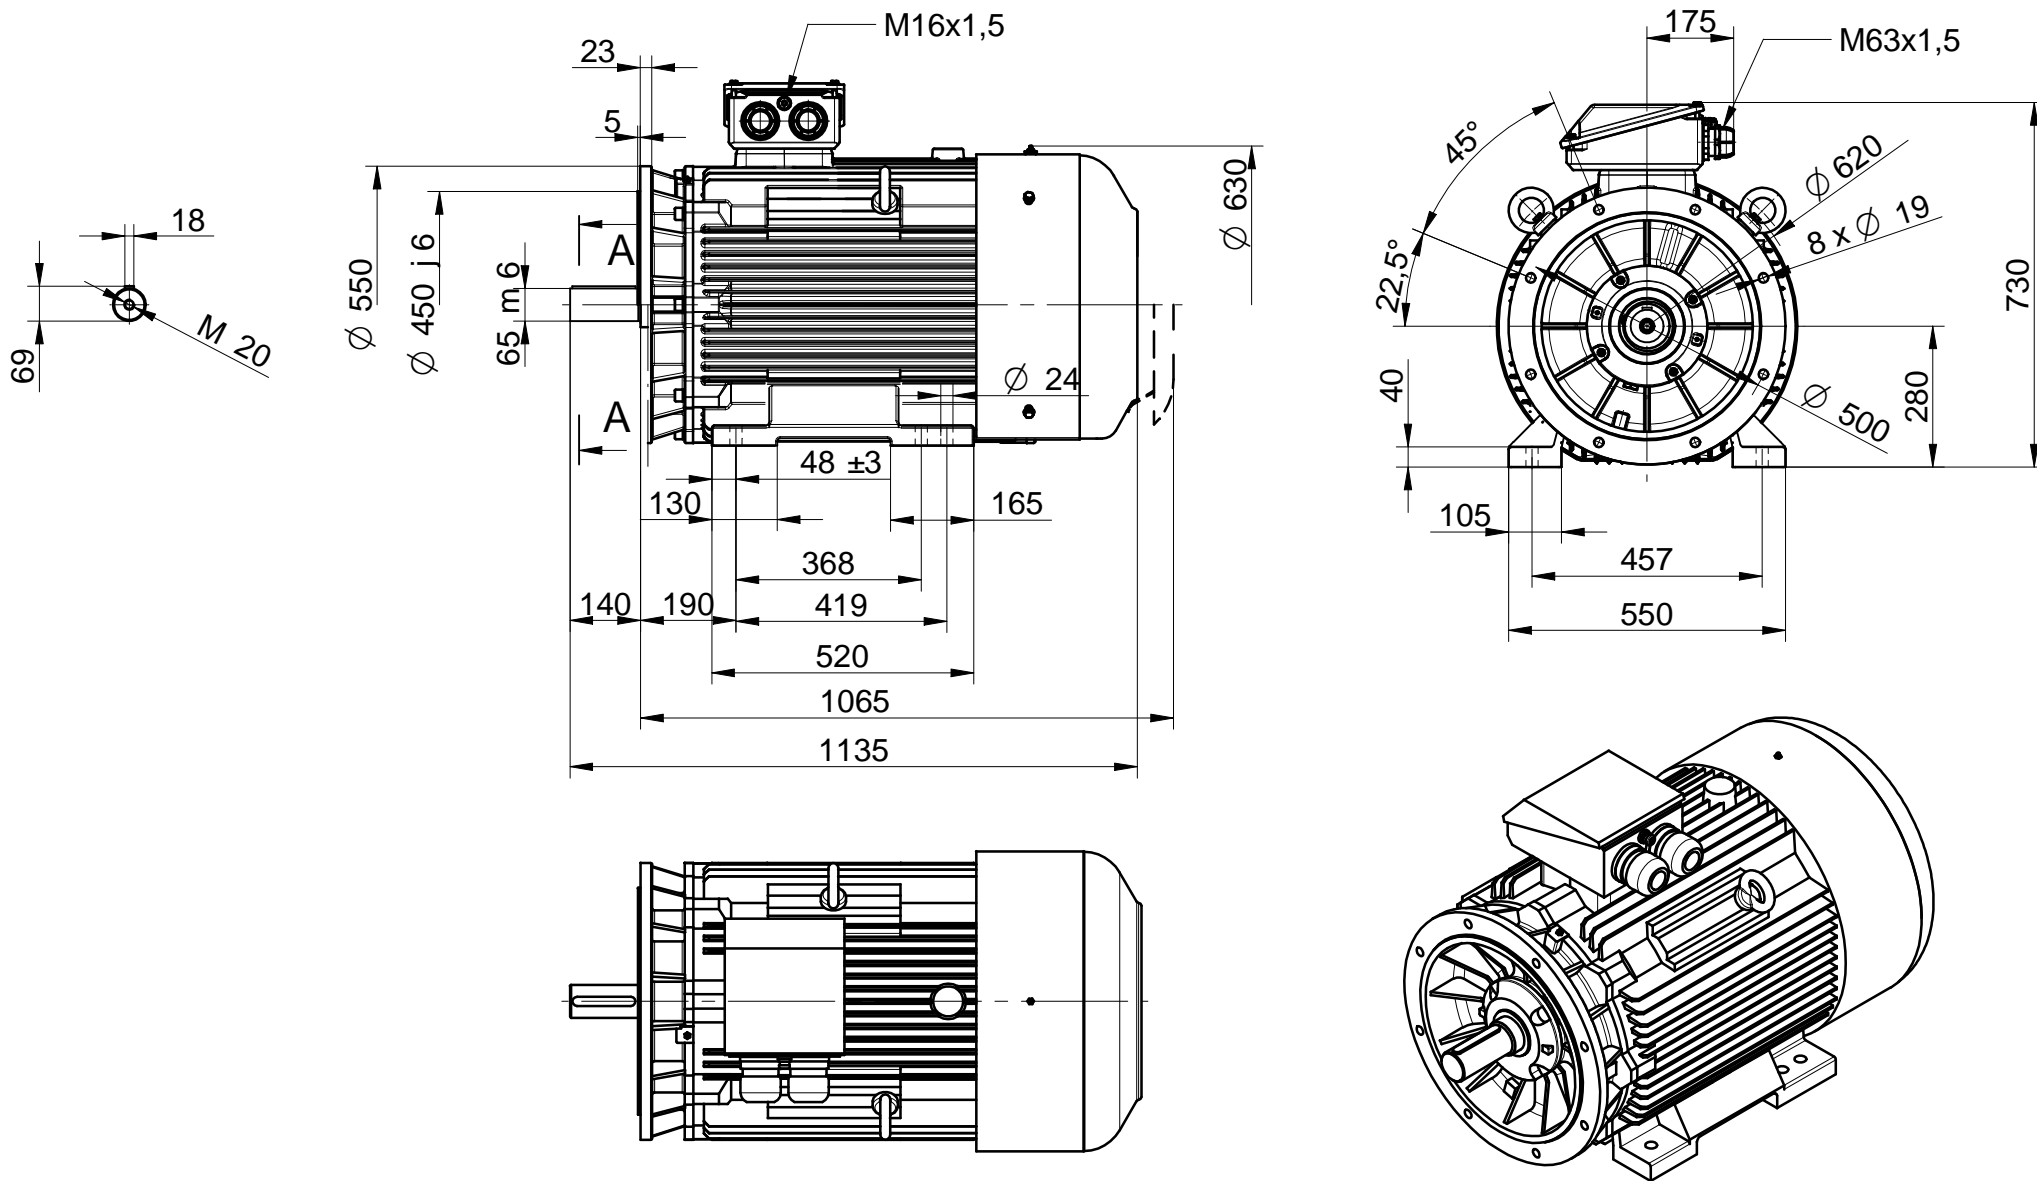

**CELMA**  
indukta

*Cantoni*  
GROUP

Motor type

**(2,3)SIE280S,M2**

2014-07-07

Drawing no.

**S05,09-536..537-000**

Scale

**1:15**

**CELMA**  
indukta

*Cantoni*  
GROUP

Motor type

**(2,3)SIEK280S,M2**

2017-03-06

Drawing no.

**S05,09-548..549-000**

Scale

**1:15**

**CELMA**  
indukta

*Cantoni*  
GROUP

Motor type

**(2,3)SIEL280S,M2**

Drawing no.

**S05,09-542..543-000**

Scale

**1:15**

2014-07-07