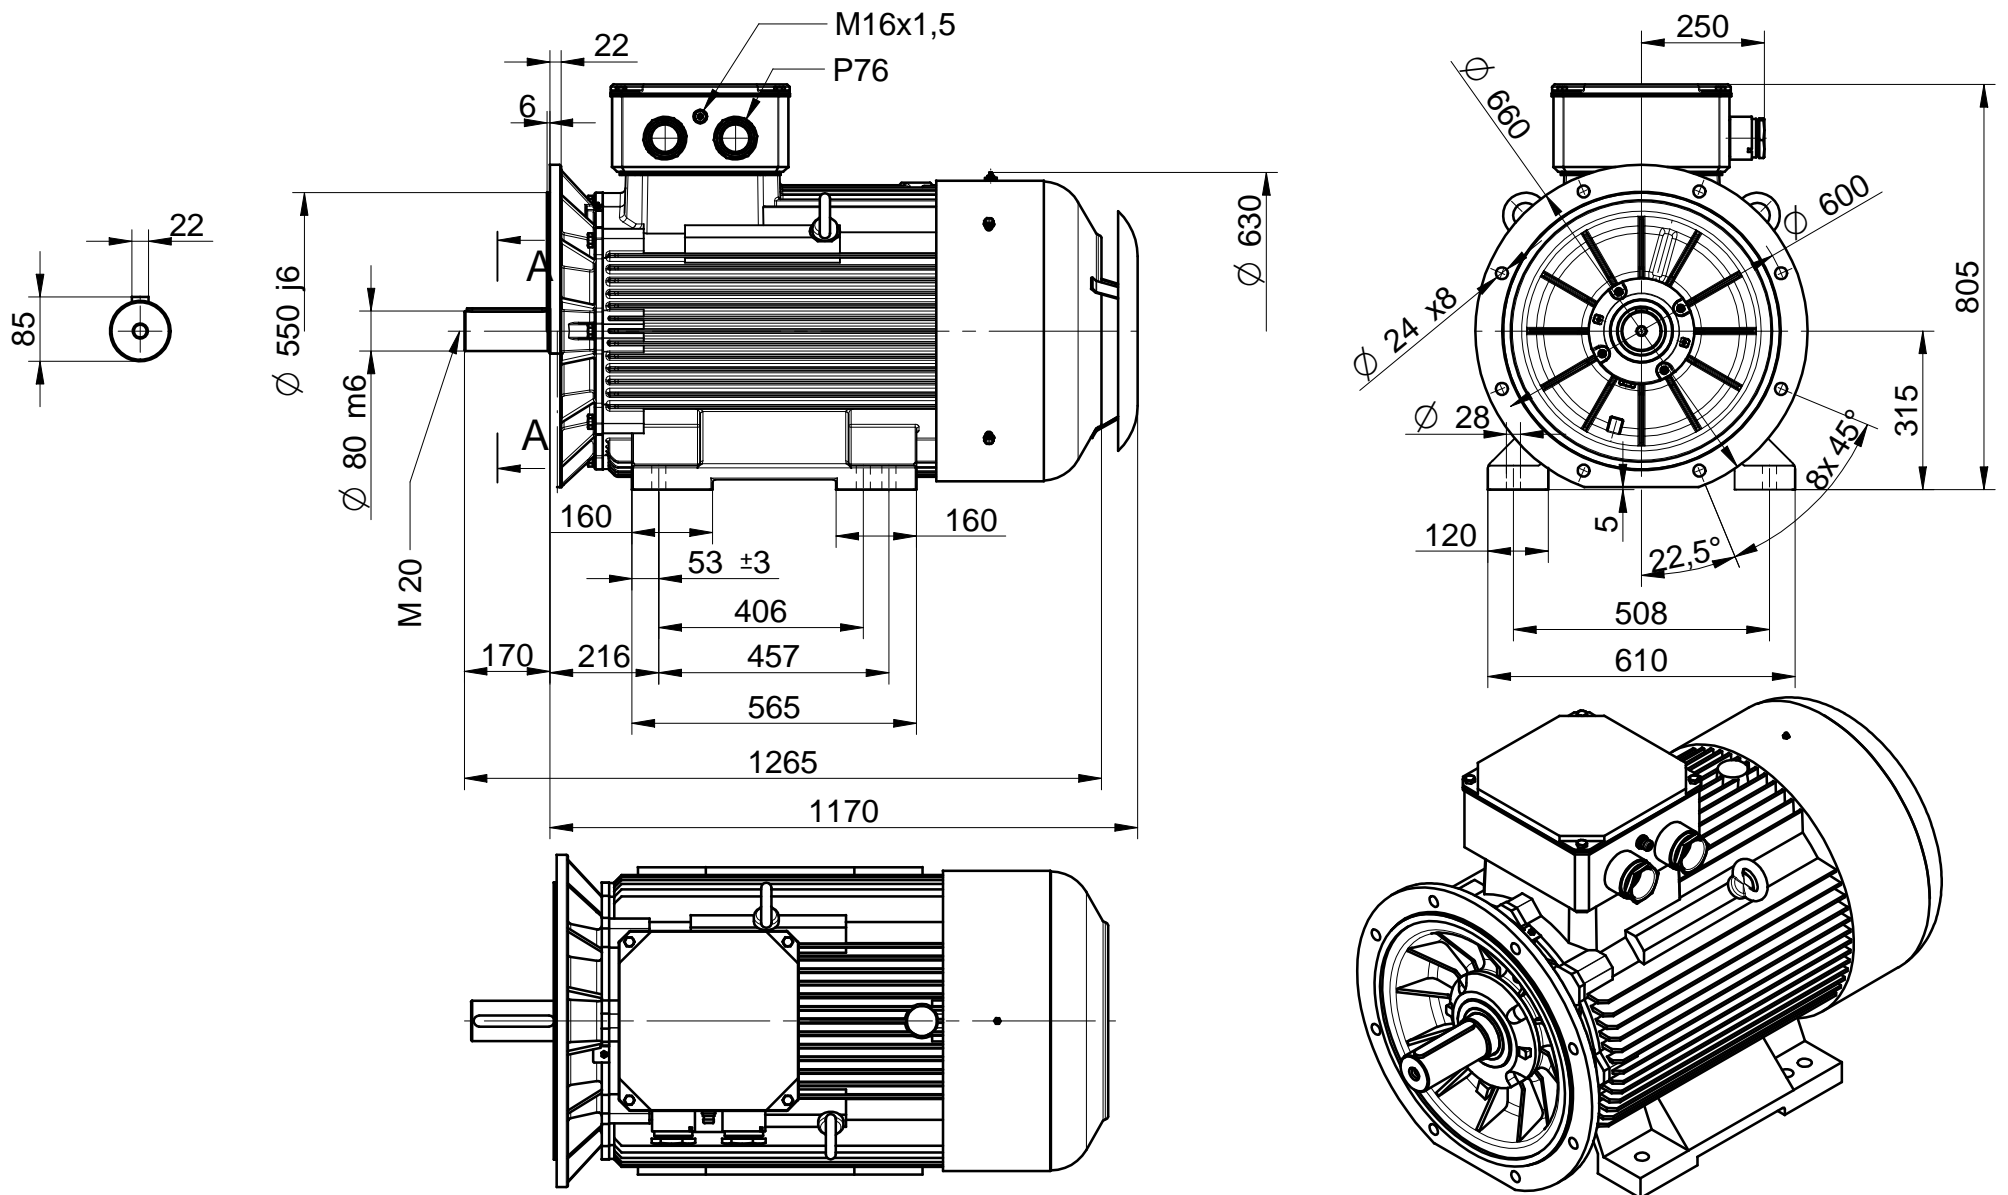

Motor type **(2,3)SIE315S4,6;M4A,B;M6A**

2014-07-14

Drawing no. **S05,09-557..561-000**

Scale **1:15**

Motor type **(2,3)SIEK315S4,6;M4A,B;M6A**

2014-07-14

Drawing no. **S05,09-575..579-000**

Scale **1:15**

CELMA
indukta

Cantoni
GROUP

Motor type **(2,3)SIEL315S4,6;M4A,B;M6A**

2014-07-14

Drawing no. **S05,09-566..570-000**

Scale **1:15**