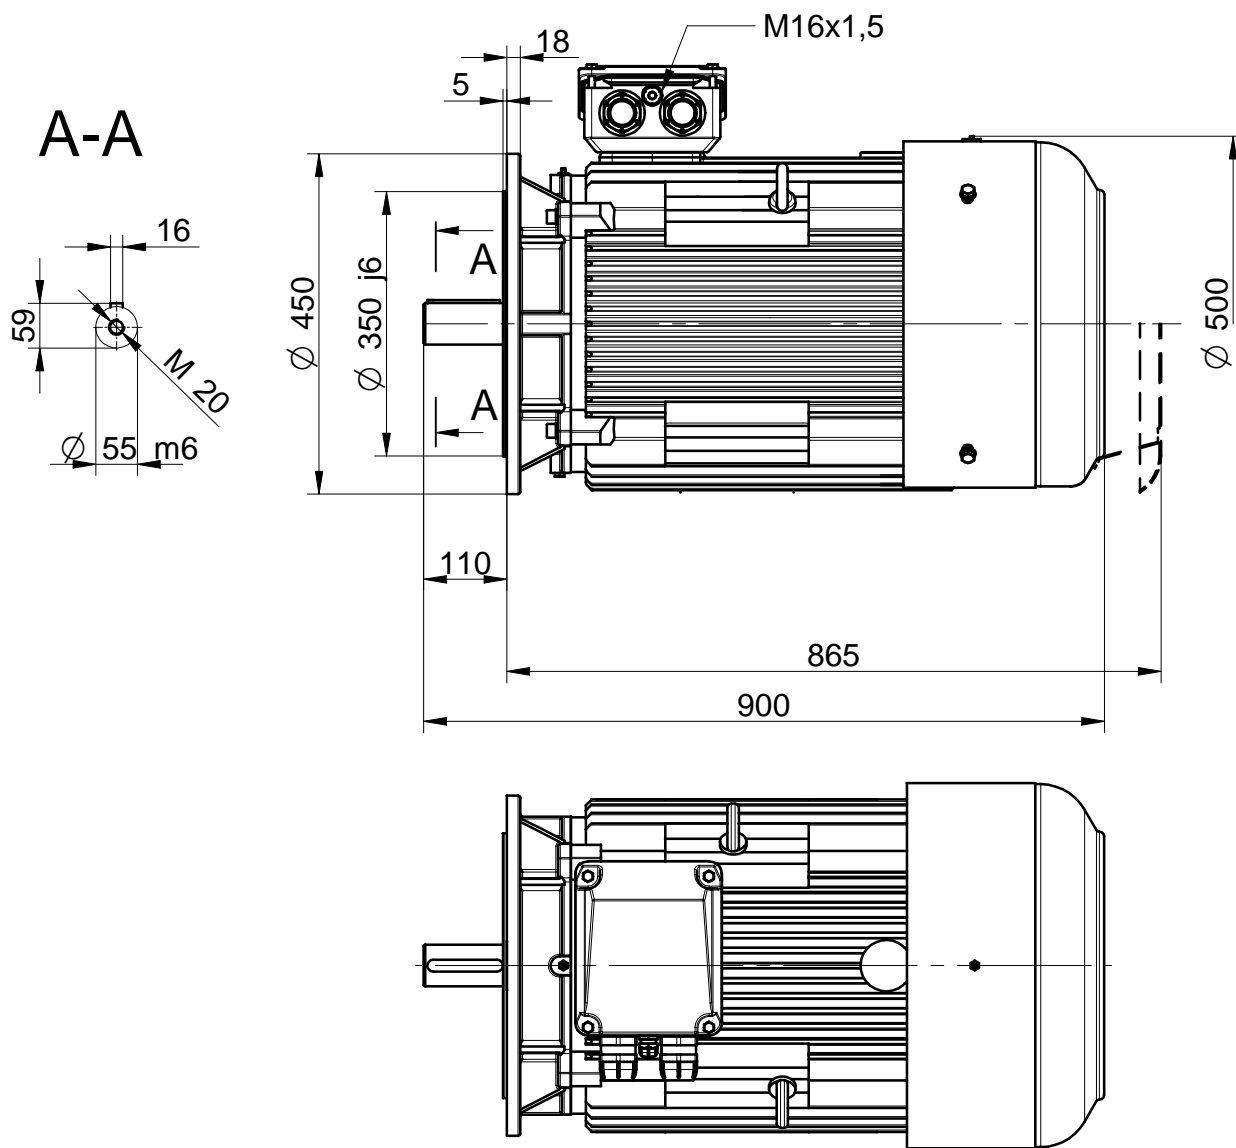

CELMA
indukta

Cantoni
GROUP

Motor type

(2,3)SIE225M2

Drawing no.

S05,09-515-000

2014-06-30

Scale

1:10

CELMA
indukta

Cantoni[®]
GROUP

Motor type

(2,3)SIEK225M2

Drawing no.

S05,09-523-000

2014-07-02

Scale

1:10

CELMA
indukta

Cantoni®
GROUP

Motor type

(2,3)SIEL225M2

Drawing no.

S05,09-519-000

2014-07-02

Scale

1:10