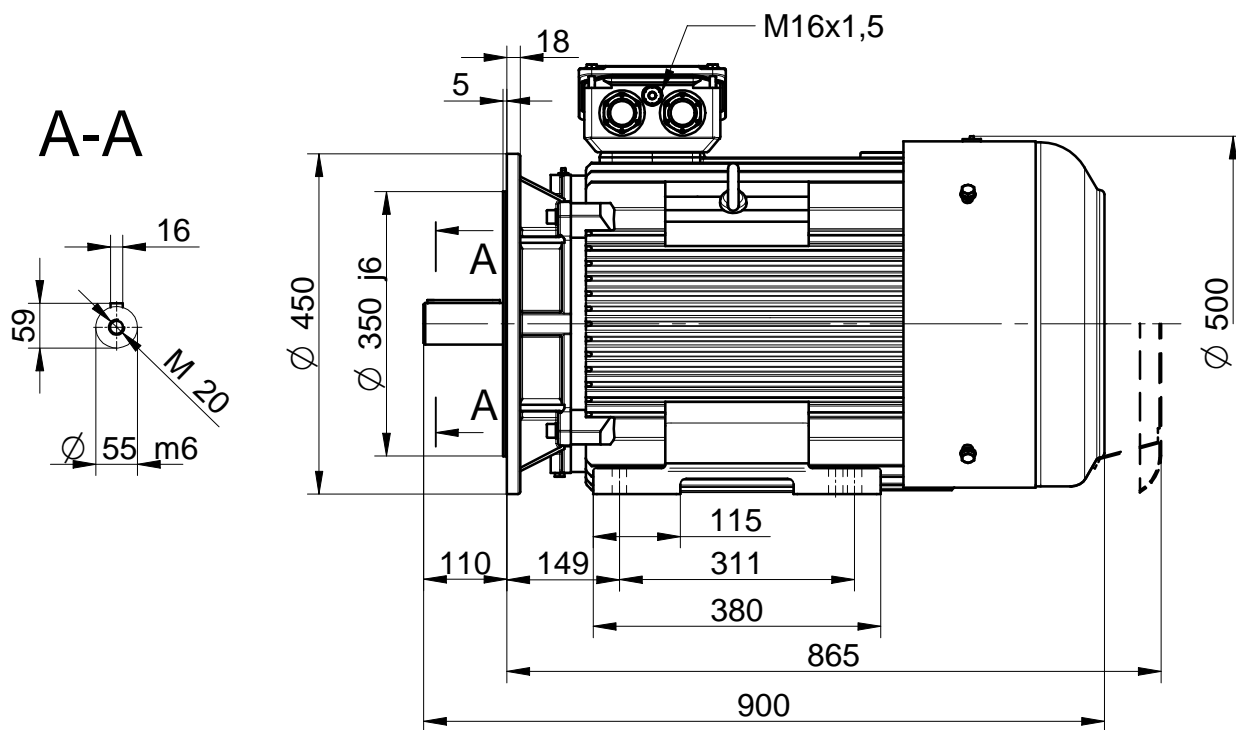

CELMA
indukta

Cantoni
GROUP

Motor type

(2,3)SIE225M2

Drawing no.

S05,09-515-000

2014-06-30

Scale

1:10

CELMA
indukta

Cantoni[®]
GROUP

Motor type

(2,3)SIEK225M2

Drawing no.

S05,09-523-000

2014-07-02

Scale

1:10

CELMA
indukta

Cantoni®
GROUP

Motor type

(2,3)SIEL225M2

Drawing no.

S05,09-519-000

2014-07-02

Scale

1:10