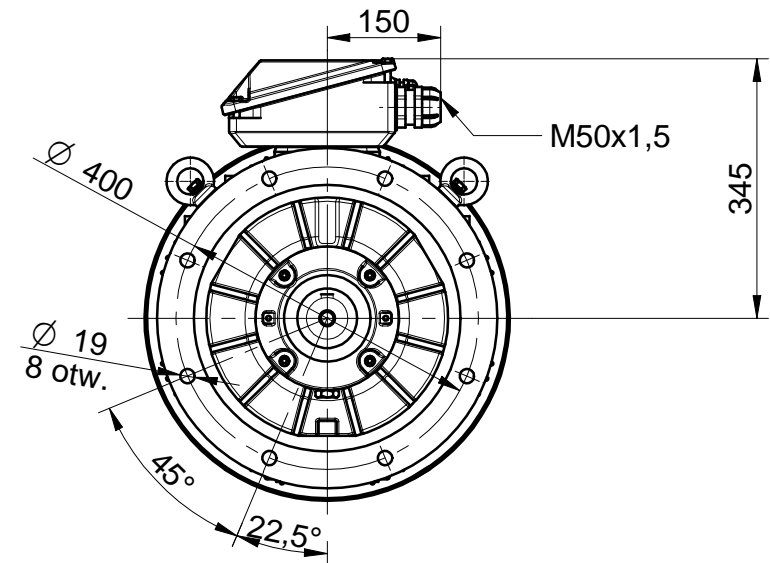

CELMA
indukta

Cantoni
GROUP

Motor type

(2,3)SIE225M2

Drawing no.

S05,09-515-000

2014-06-30

Scale

1:10

CELMA
indukta

Cantoni[®]
GROUP

Motor type

(2,3)SIEK225M2

Drawing no.

S05,09-523-000

2014-07-02

Scale

1:10

CELMA
indukta

Cantoni®
GROUP

Motor type

(2,3)SIEL225M2

Drawing no.

S05,09-519-000

2014-07-02

Scale

1:10