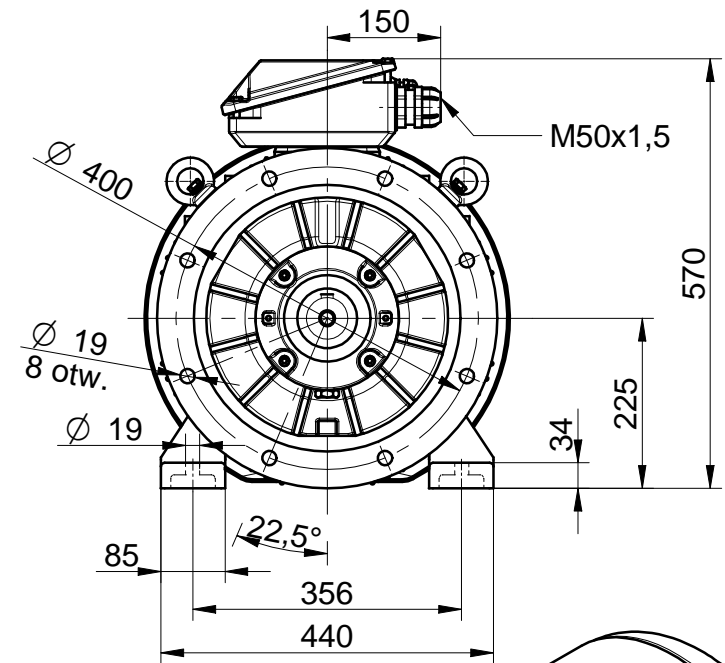

CELMA
indukta

Cantoni
GROUP

Motor type

(2,3)SIE225M2

Drawing no.

S05,09-515-000

2014-06-30

Scale

1:10

CELMA
indukta

Cantoni[®]
GROUP

Motor type

(2,3)SIEK225M2

Drawing no.

S05,09-523-000

2014-07-02

Scale

1:10

CELMA
indukta

Cantoni®
GROUP

Motor type

(2,3)SIEL225M2

Drawing no.

S05,09-519-000

2014-07-02

Scale

1:10