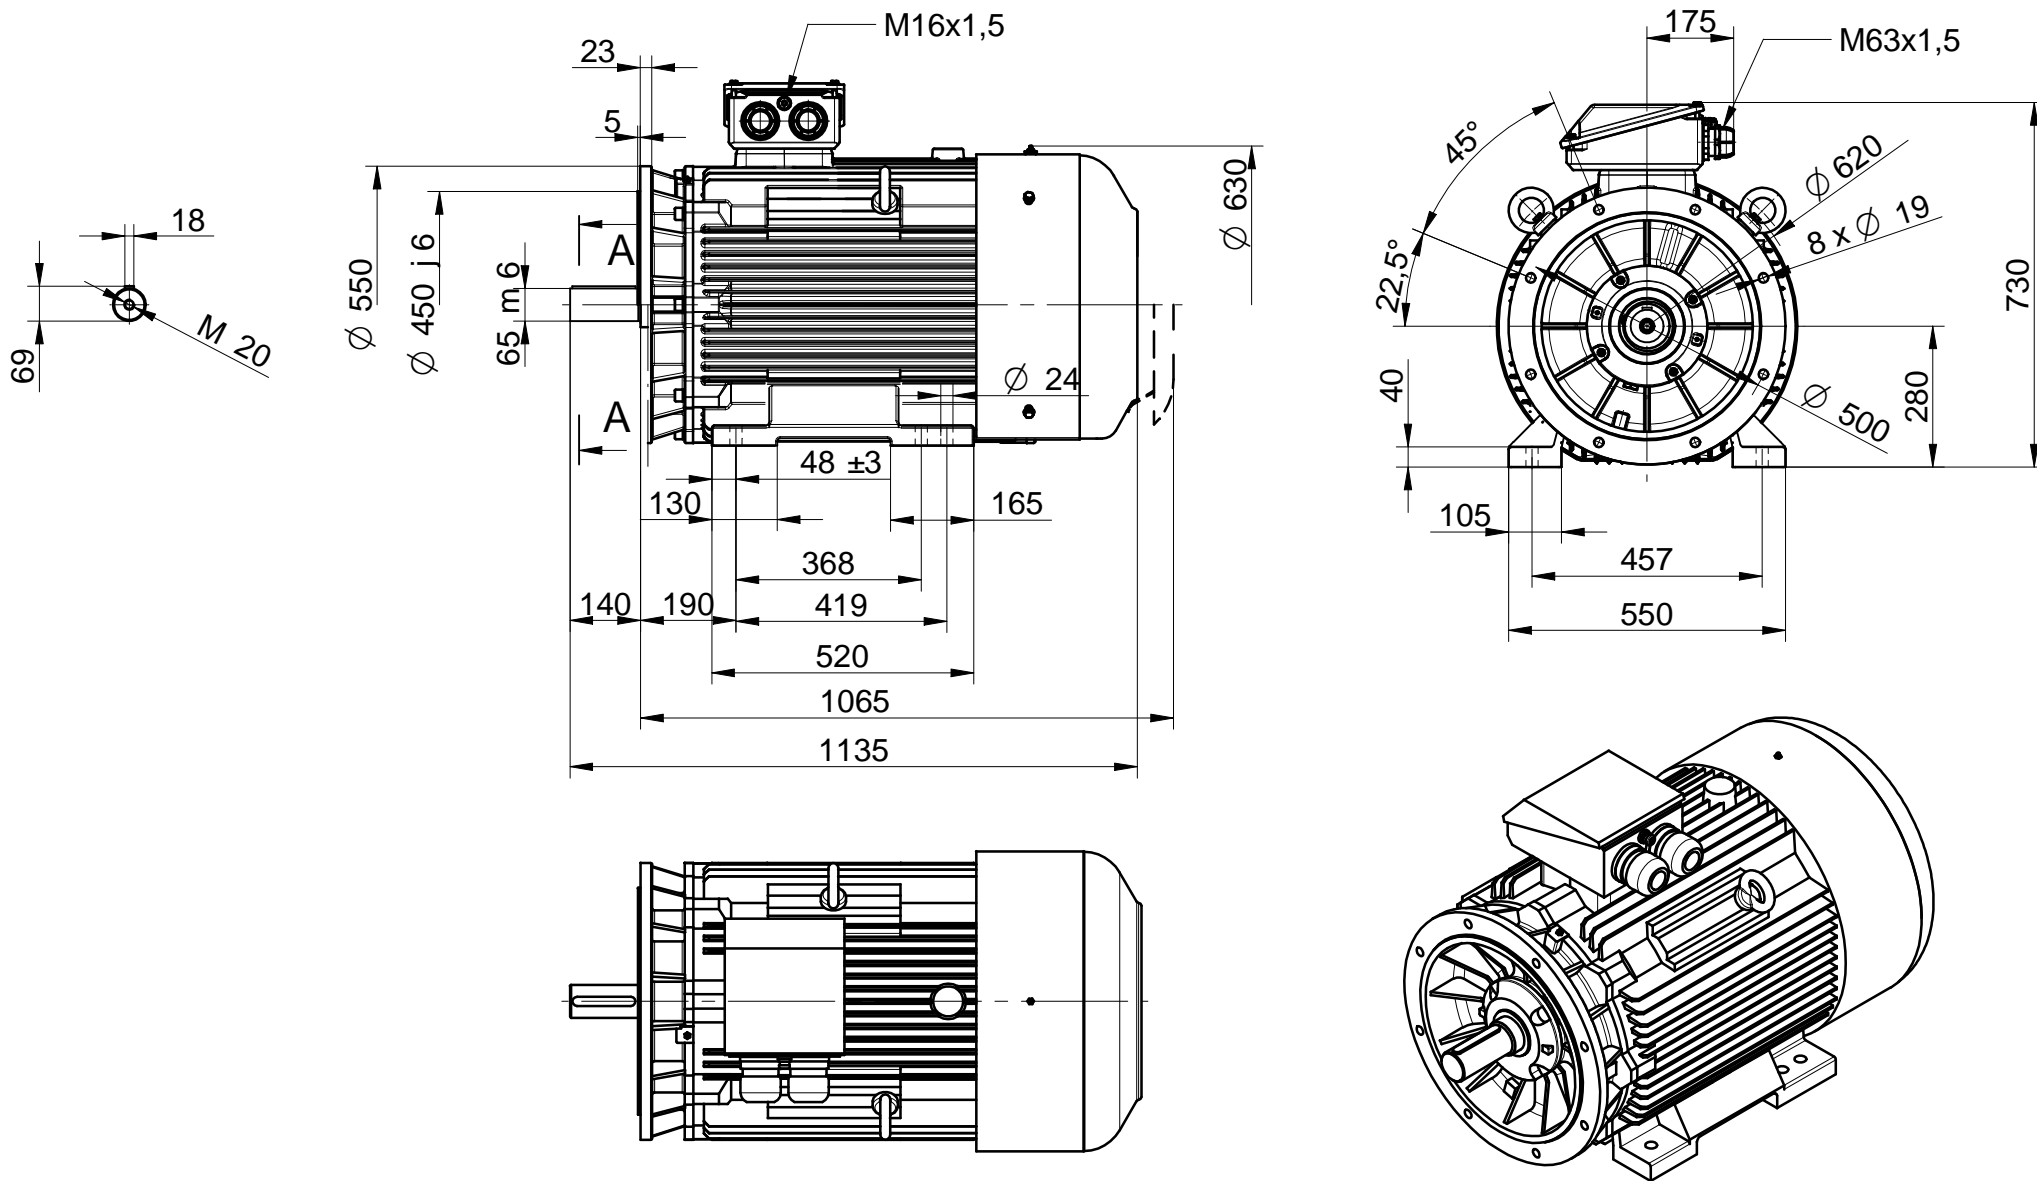

CELMA
indukta

Cantoni
GROUP

Motor type

(2,3)SIE280S,M2

2014-07-07

Drawing no.

S05,09-536..537-000

Scale

1:15

CELMA
indukta

Cantoni
GROUP

Motor type

(2,3)SIEL280S,M2

2014-07-08

Drawing no.

S05,09-548..549-000

Scale

1:15

CELMA
indukta

Cantoni
GROUP

Motor type

(2,3)SIEL280S,M2

2014-07-07

Drawing no.

S05,09-542..543-000

Scale

1:15