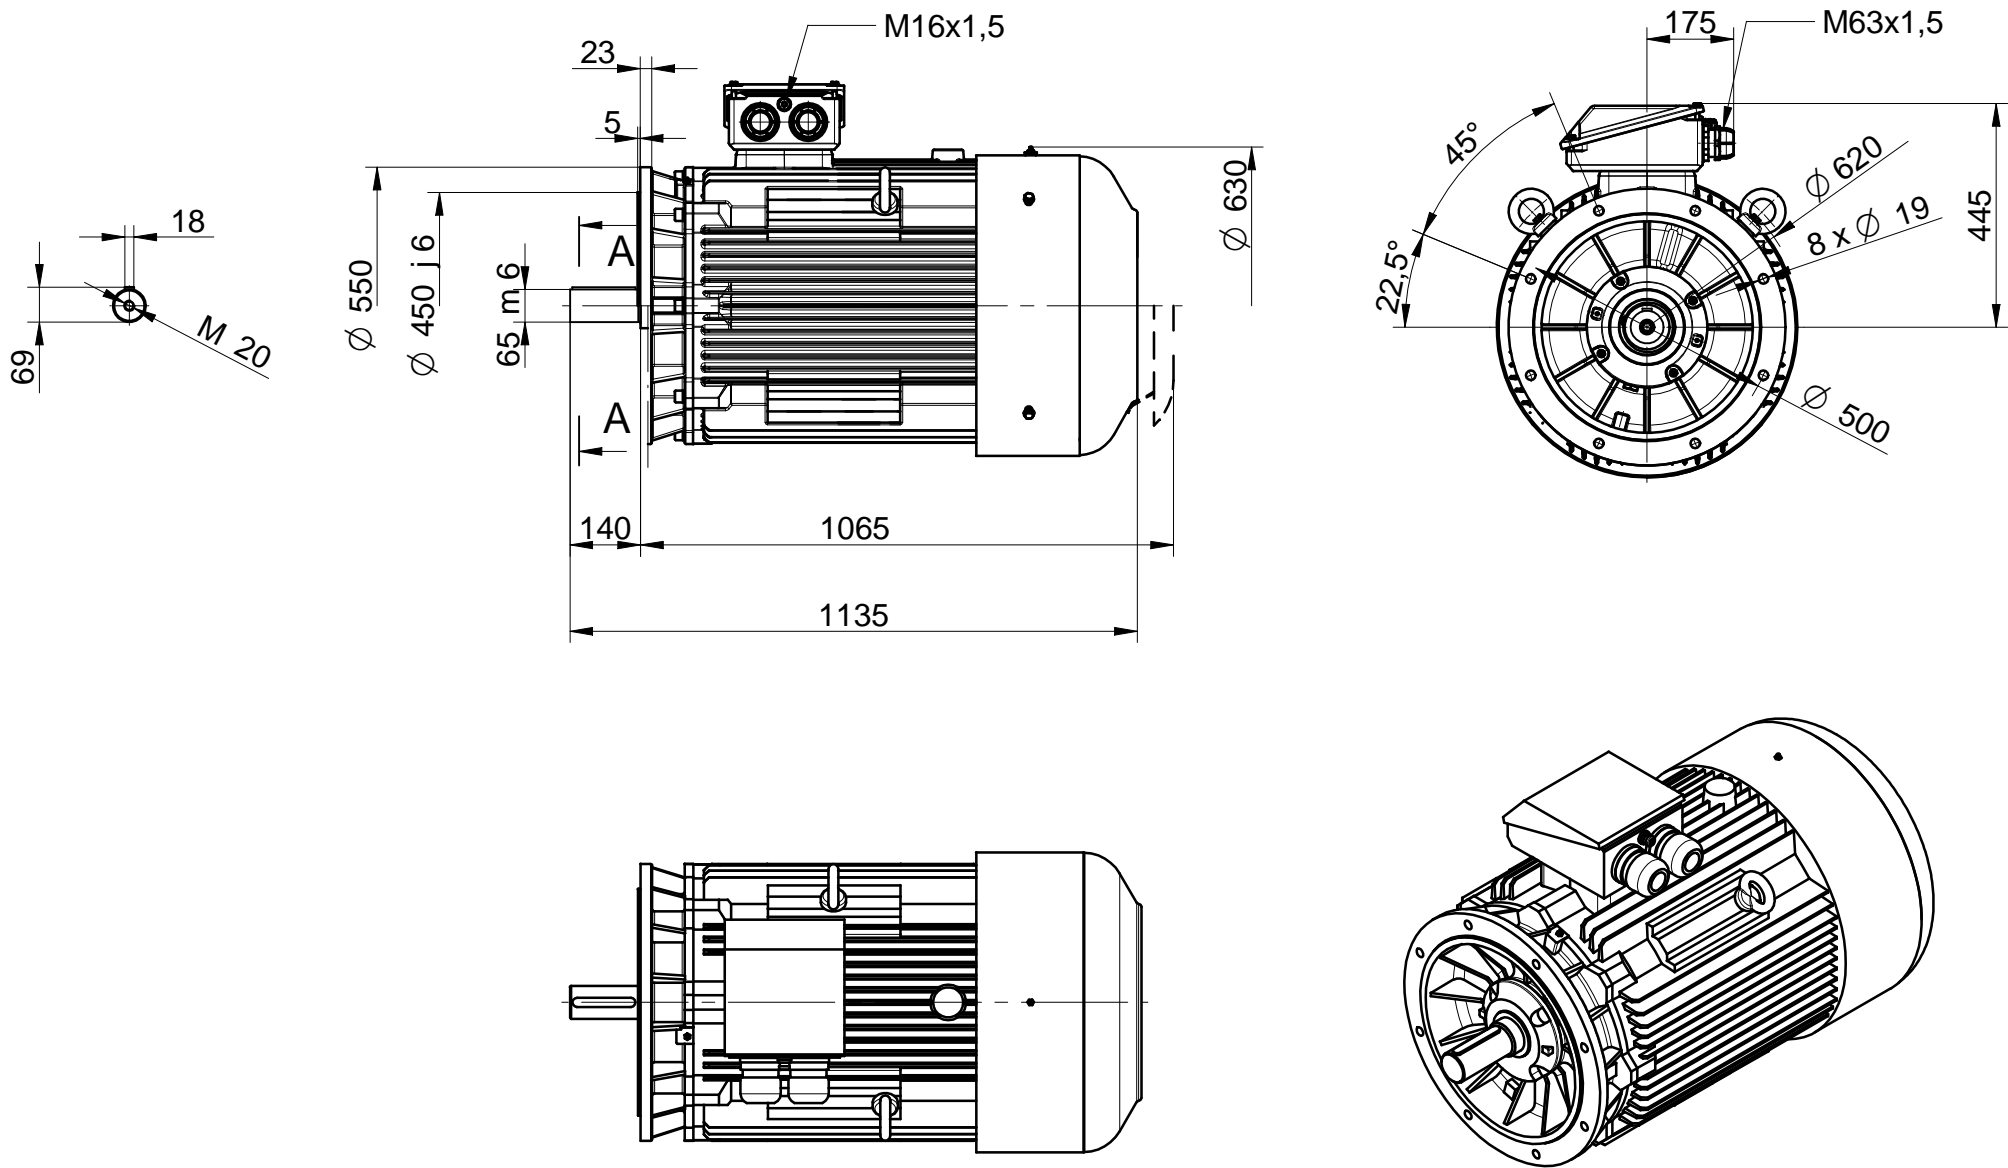

CELMA
indukta

Cantoni
GROUP

Motor type

(2,3)SIE280S,M2

2014-07-07

Drawing no.

S05,09-536..537-000

Scale

1:15

CELMA
indukta

Cantoni
GROUP

Motor type

(2,3)SIEL280S,M2

2014-07-08

Drawing no.

S05,09-548..549-000

Scale

1:15

CELMA
indukta

Cantoni
GROUP

Motor type

(2,3)SIEL280S,M2

2014-07-07

Drawing no.

S05,09-542..543-000

Scale

1:15