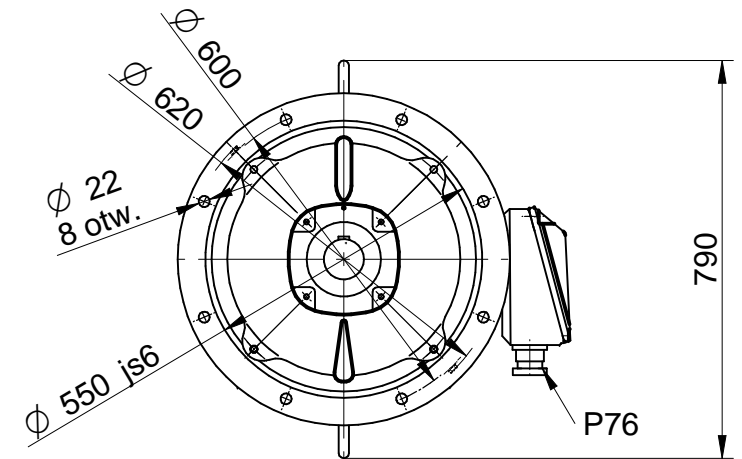

CELMA
indukta

Cantoni[®]
GROUP

Motor type

2Sg 315 S,M4-12

2014-11-04

Drawing no.

Scale

1:15

CELMA
indukta

Cantoni
GROUP

Motor type

2SKg 315 S,M4-12

2016-09-19

Drawing no.

S01-525...527-000
S01-530...548-000

Scale