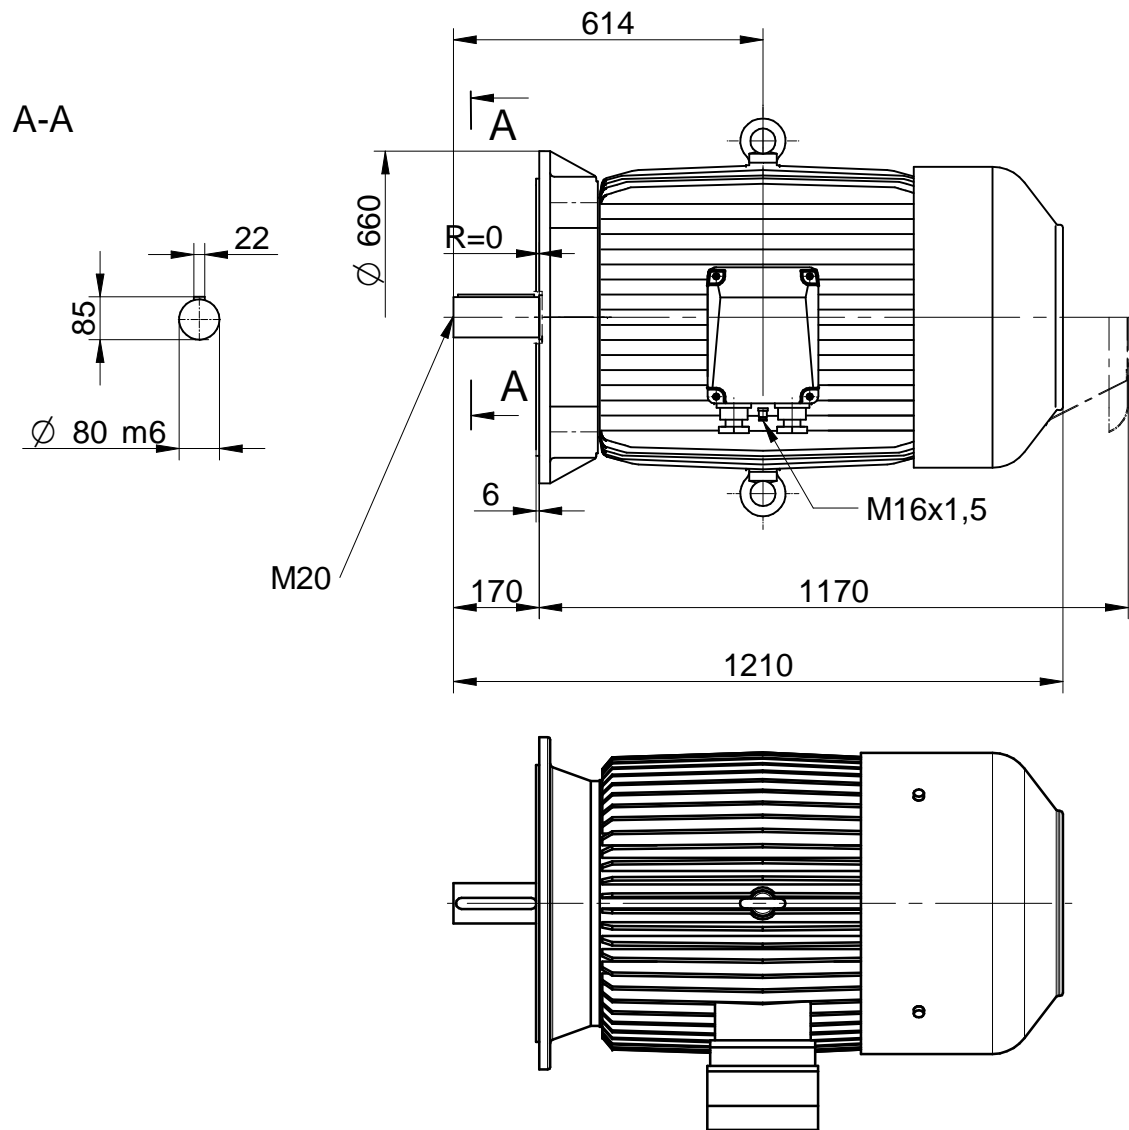

CELMA
indukta

Cantoni[®]
GROUP

Motor type

2Sg 315 S,M4-12

2014-11-04

Drawing no.

Scale

1:15

CELMA
indukta

Cantoni
GROUP

Motor type

2SKg 315 S,M4-12

2016-09-19

Drawing no.

S01-525...527-000
S01-530...548-000

Scale